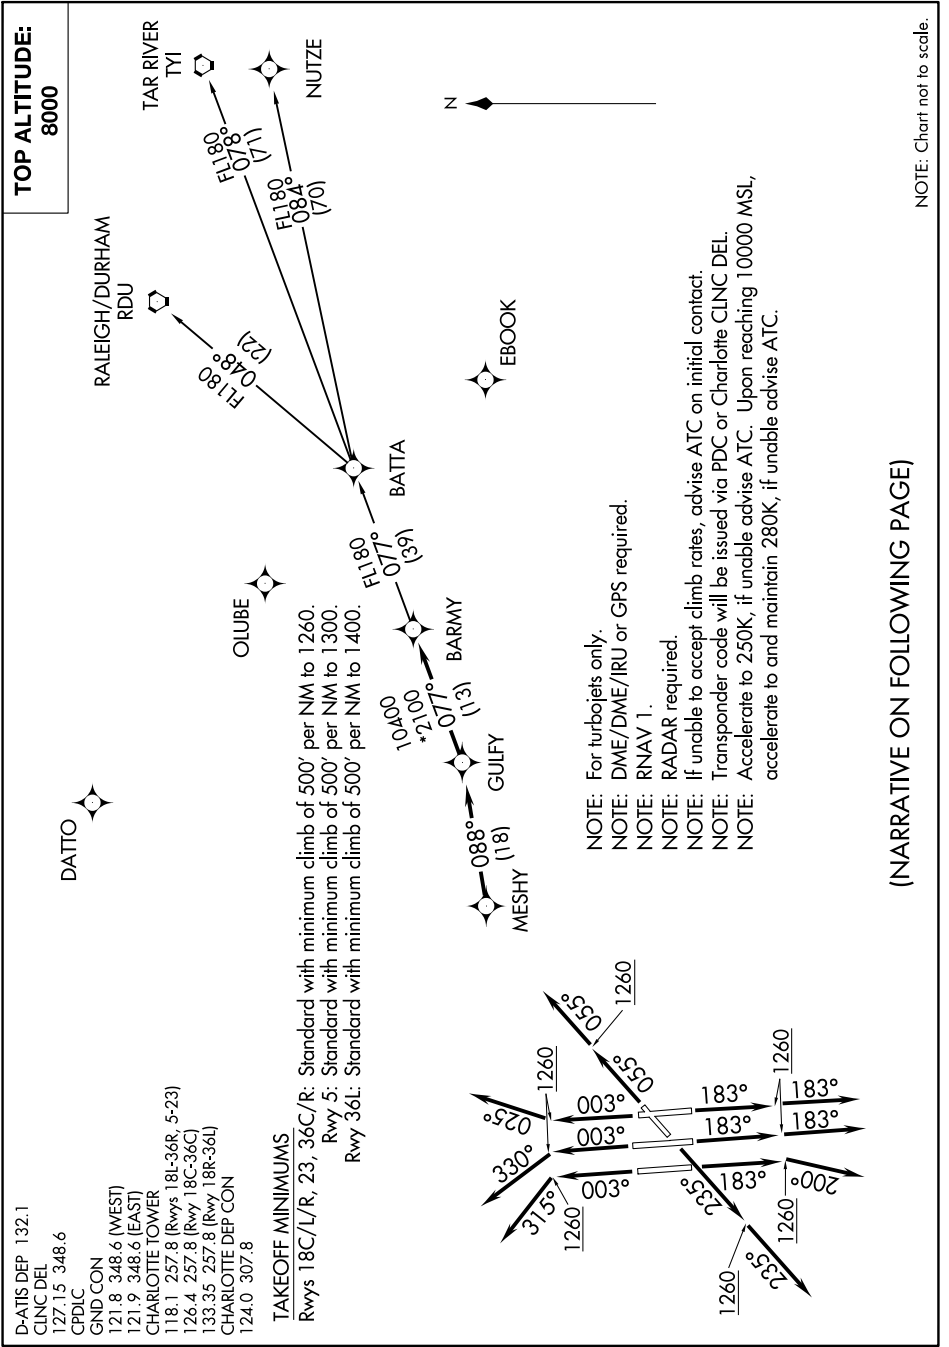

BARMY FOUR DEPARTURE (RNAV)

SE-2, 25 MAR 2021 to 22 APR 2021

NOTE: Chart not to scale.

(NARRATIVE ON FOLLOWING PAGE)

BARMY FOUR DEPARTURE (RNAV)

SE-2, 25 MAR 2021 to 22 APR 2021