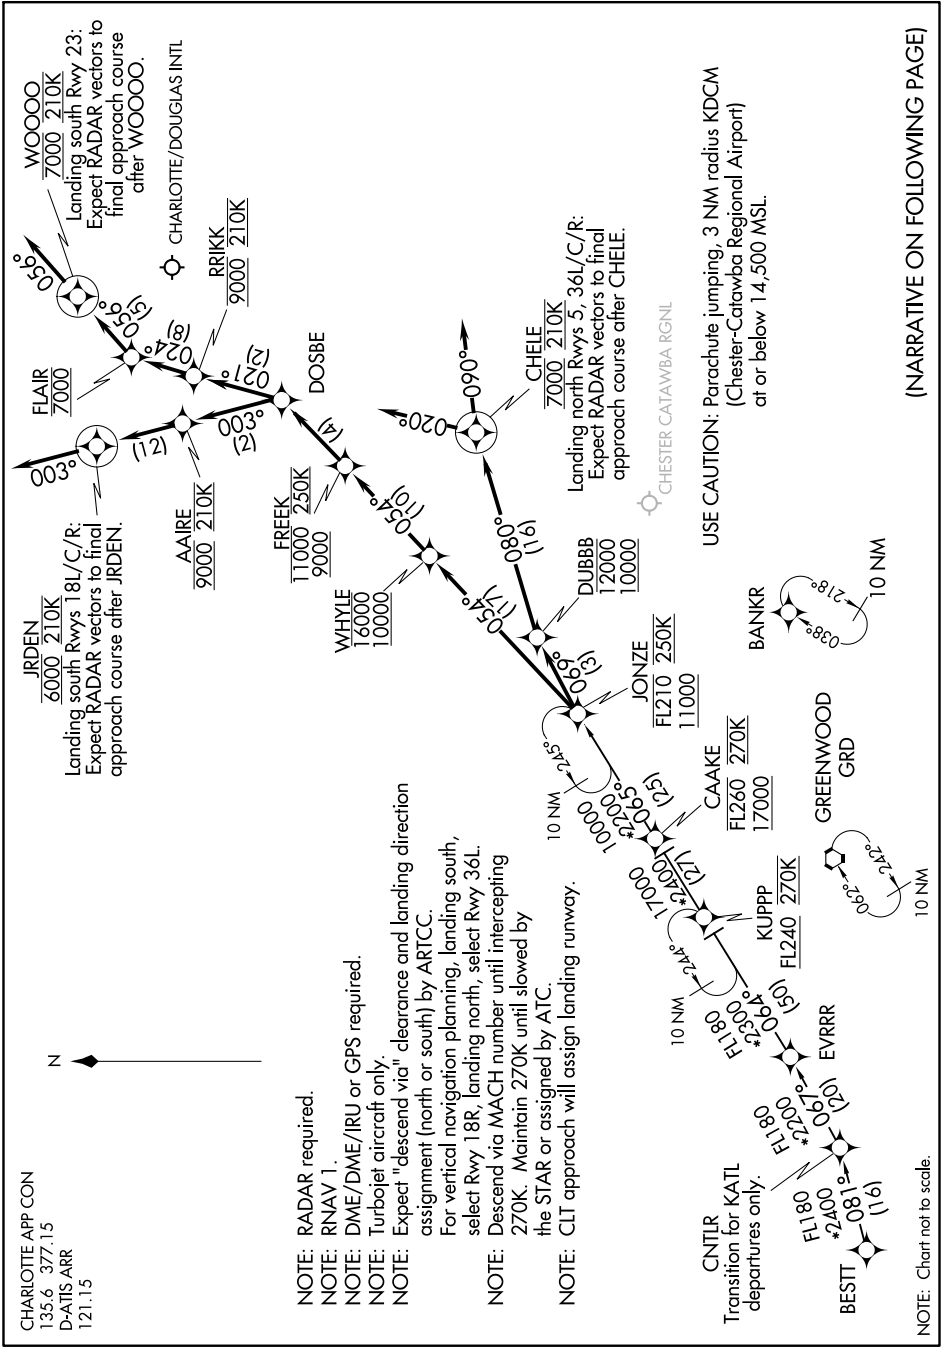

JONZE TWO ARRIVAL (RNAV)

SE-2, 25 MAR 2021 to 22 APR 2021

(NARRATIVE ON FOLLOWING PAGE)

SE-2, 25 MAR 2021 to 22 APR 2021