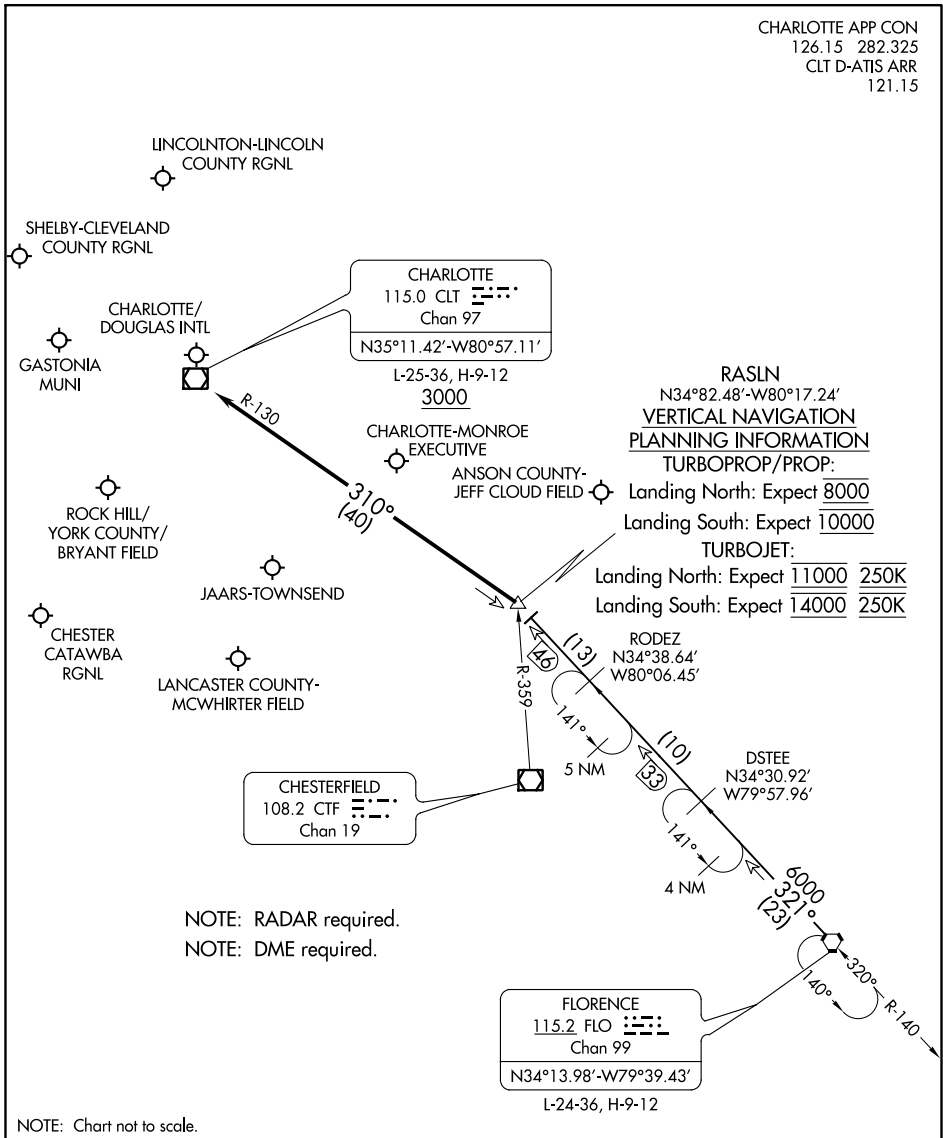

CHARLOTTE APP CON
 126.15 282.325
 CLT D-ATIS ARR
 121.15

SE-2, 25 MAR 2021 to 22 APR 2021

SE-2, 25 MAR 2021 to 22 APR 2021

ARRIVAL ROUTE DESCRIPTION

FLORENCE TRANSITION (FLO.RASLN3): From over FLO VORTAC on FLO R-321 to RASLN INT. Thence

. . . . from RASLN on CLT R-130 to cross CLT VOR/DME at or above 3000. Expect RADAR vectors to destination airport or final approach course prior to CLT VOR/DME.