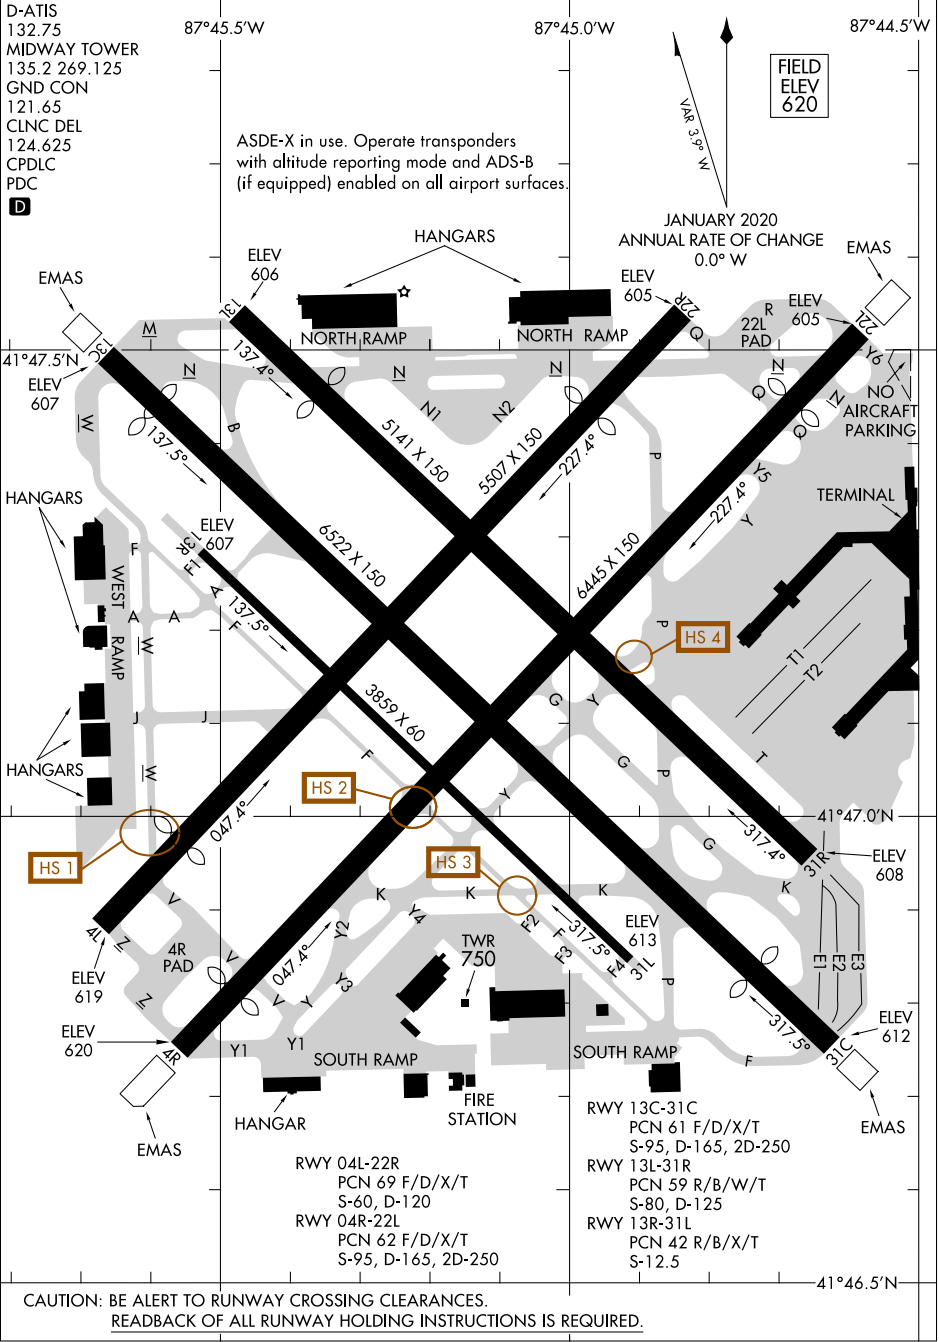

AIRPORT DIAGRAM

AL-81 (FAA)

CHICAGO MIDWAY INTL (MDW)
CHICAGO, ILLINOIS

EC-3, 25 MAR 2021 to 22 APR 2021

EC-3, 25 MAR 2021 to 22 APR 2021

AIRPORT DIAGRAM

CHICAGO, ILLINOIS
CHICAGO MIDWAY INTL (MDW)