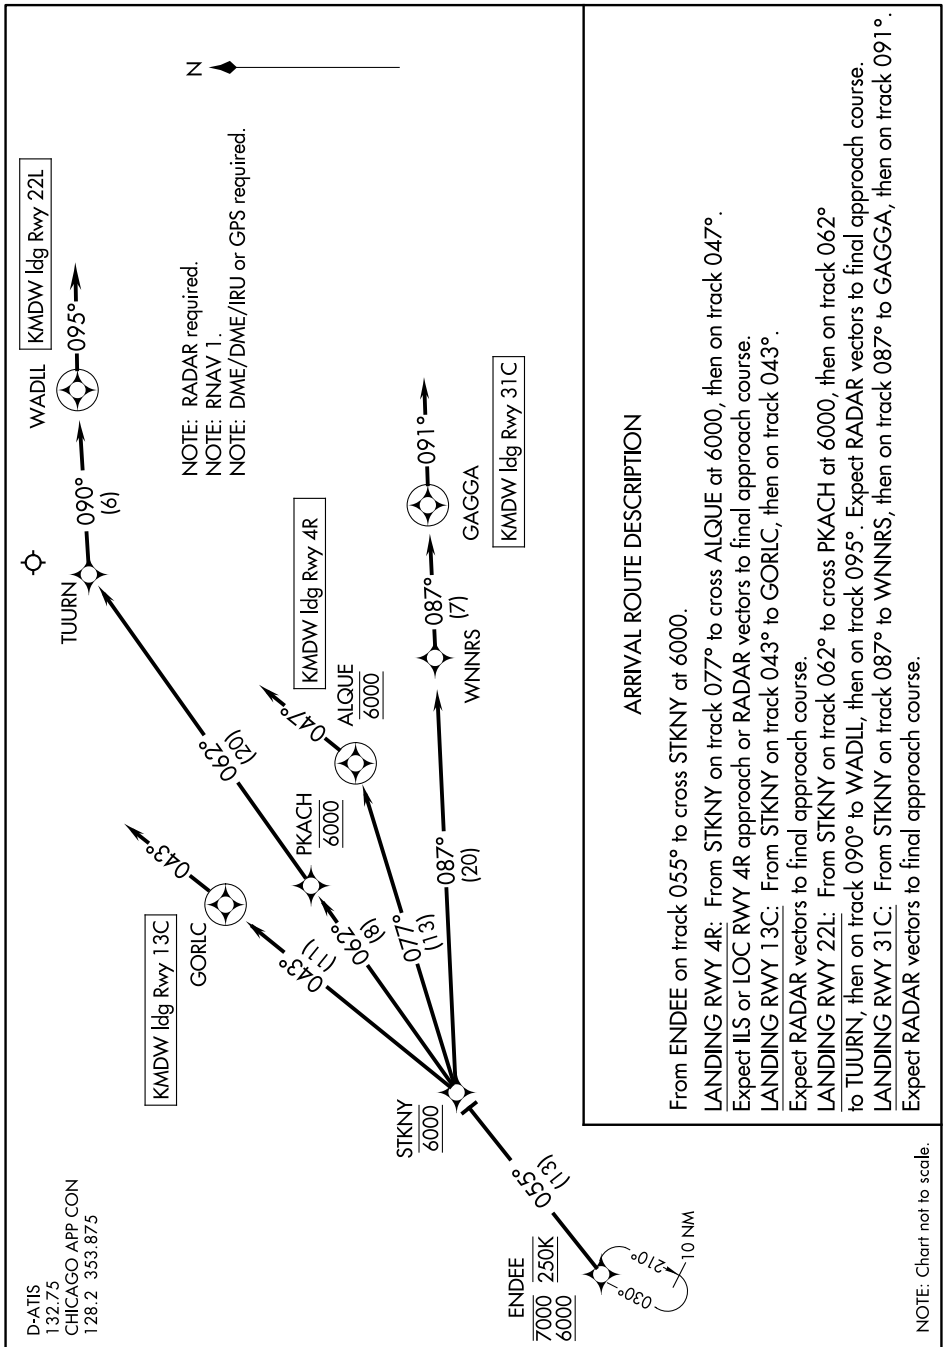

# ENDEE SIX ARRIVAL (RNAV) Arrival Routes

EC-3, 25 MAR 2021 to 22 APR 2021

D-ATIS  
132.75  
CHICAGO APP CON  
128.2 353.875

### ARRIVAL ROUTE DESCRIPTION

From ENDEE on track 055° to cross STKNY at 6000.

LANDING RWY 4R: From STKNY on track 077° to cross ALQUE at 6000, then on track 047°.

Expect ILS or LOC RWY 4R approach or RADAR vectors to final approach course.

LANDING RWY 13C: From STKNY on track 043° to GORLIC, then on track 043°.

Expect RADAR vectors to final approach course.

LANDING RWY 22L: From STKNY on track 062° to cross PKACH at 6000, then on track 062° to TUURN, then on track 090° to WADIL, then on track 095°. Expect RADAR vectors to final approach course.

LANDING RWY 31C: From STKNY on track 087° to WNNRS, then on track 087° to GAGGA, then on track 091°.

Expect RADAR vectors to final approach course.

NOTE: Chart not to scale.

EC-3, 25 MAR 2021 to 22 APR 2021