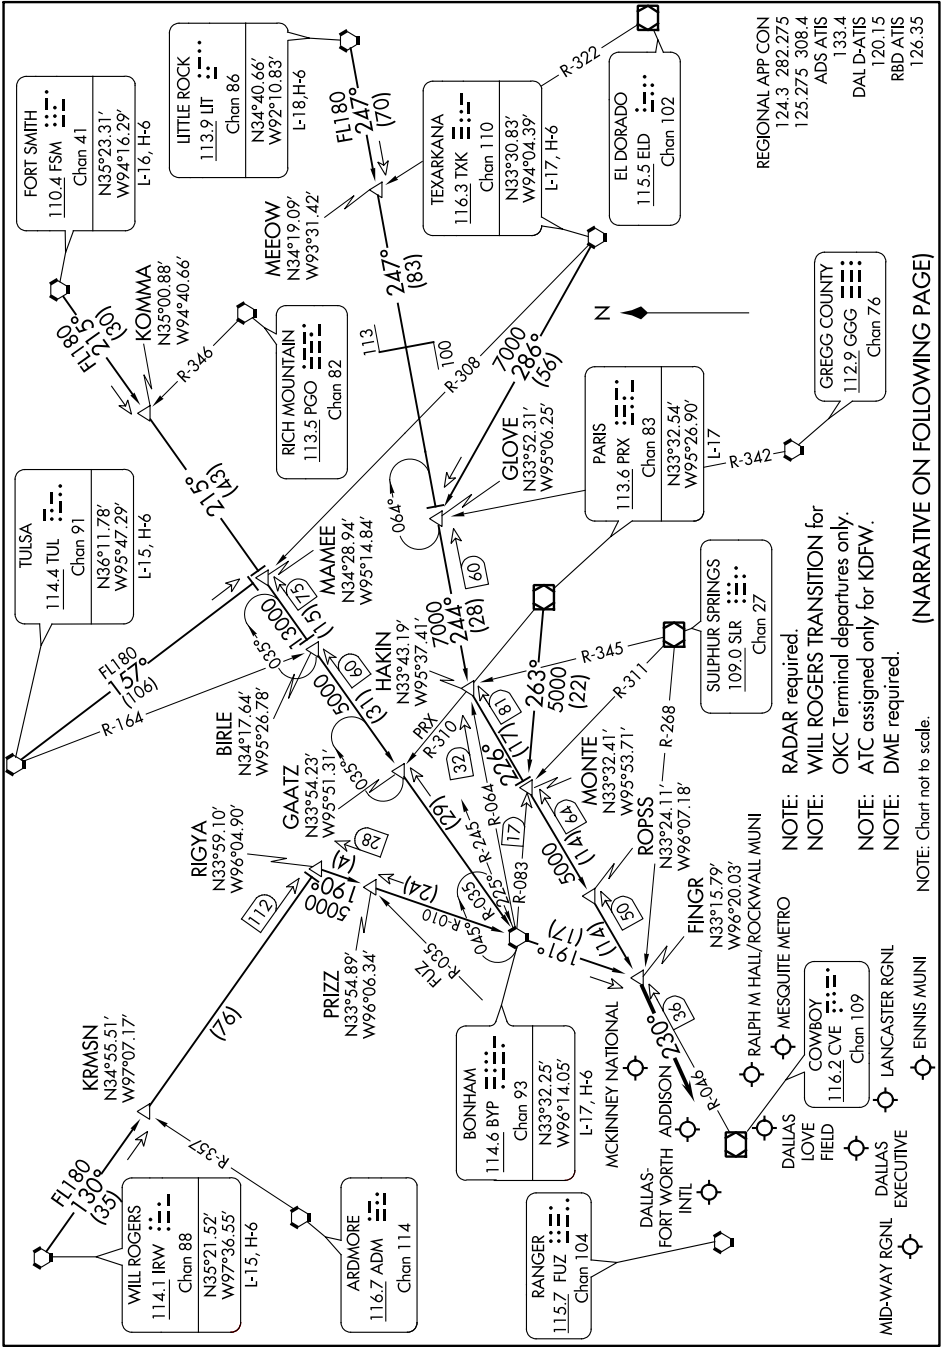

FINGR SEVEN ARRIVAL

DALLAS-FORT WORTH, TEXAS

SC-2, 25 MAR 2021 to 22 APR 2021

REGIONAL APP CON
 124.3 282.275
 125.275 308.4
 ADS ATIS
 133.4
 DAL D-ATIS
 120.15
 RBD ATIS
 126.35

GREGG COUNTY
 112.9 GGG
 Chan 76

SULPHUR SPRINGS
 109.0 SIR
 Chan 27

NOTE: RADAR required
 NOTE: WILL ROGERS TRANSITION for OKC Terminal departures only.
 NOTE: ATC assigned only for KDFW.
 NOTE: DME required.

MESQUITE METRO
 COWBOY
 116.2 CVE
 Chan 109

LANCASTER RGNL
 ENNIS MUNI

(NARRATIVE ON FOLLOWING PAGE)

NOTE: Chart not to scale.

SC-2, 25 MAR 2021 to 22 APR 2021

FINGR SEVEN ARRIVAL

DALLAS-FORT WORTH, TEXAS