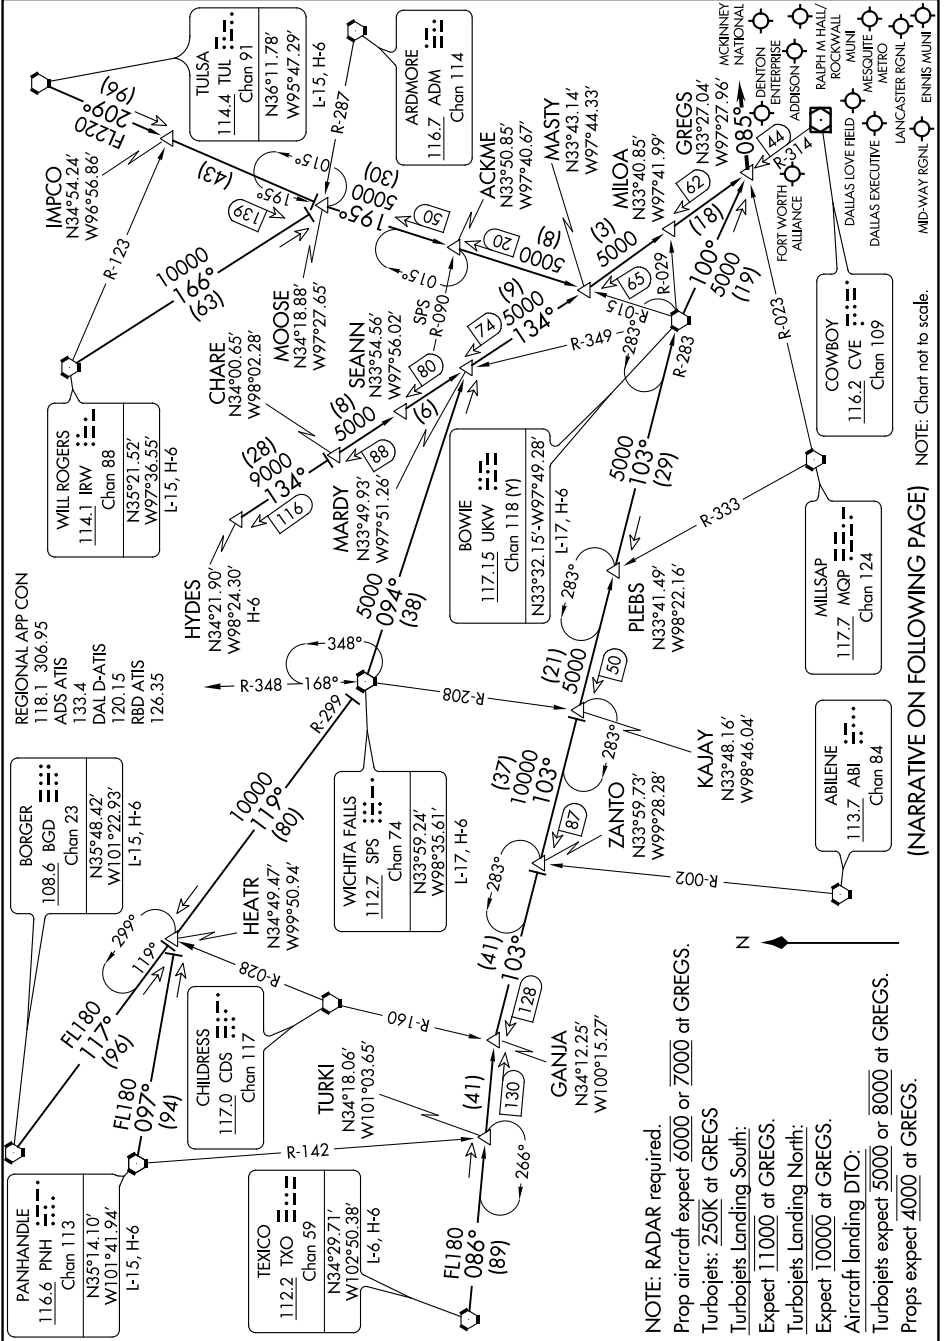

GREGS NINE ARRIVAL

DALLAS-FT. WORTH, TEXAS

SC-2, 25 MAR 2021 to 22 APR 2021

(NARRATIVE ON FOLLOWING PAGE) NOTE: Chart not to scale.

SC-2, 25 MAR 2021 to 22 APR 2021

GREGS NINE ARRIVAL

DALLAS-FT. WORTH, TEXAS