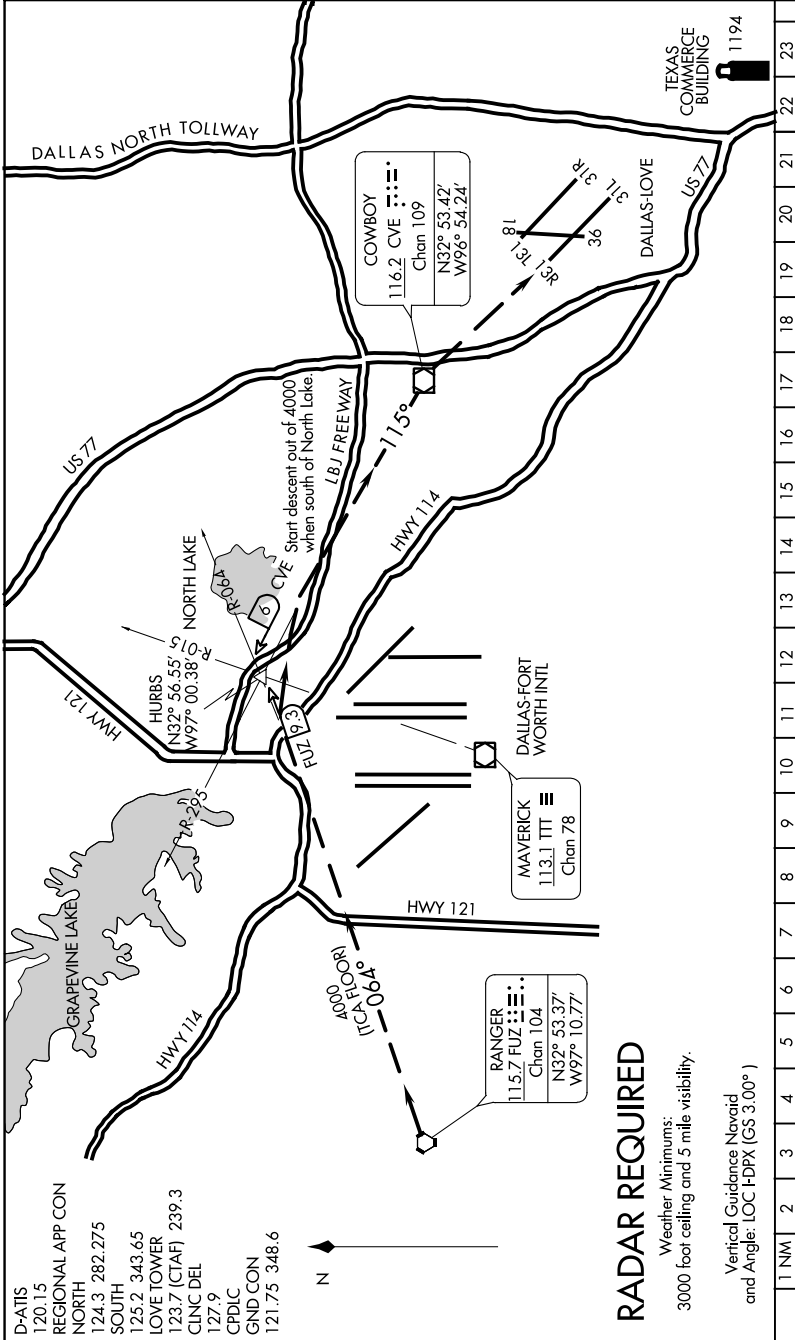

LOVE WEST VISUAL RWY 13R

SC-2, 25 MAR 2021 to 22 APR 2021

- DATIS 120.15
- REGIONAL APP CON NORTH 124.3 282.275
- SOUTH 125.2 343.65
- LOVE TOWER 123.7 (CTAF) 239.3
- CLNC DEL 127.9
- CPDLC 121.75 348.6
- GND CON

COWBOY
116.2 CVE
Chan 109
N32° 53.42'
W96° 54.24'

RANGER
115.7 FUZ
Chan 104
N32° 53.37'
W97° 10.77'

MAVERICK
113.1 TTT
Chan 78

RADAR REQUIRED

Weather Minimums:
3000 foot ceiling and 5 mile visibility.

Vertical Guidance Nonvisual
and Angle: LOC HDPX (GS 3.00°)

LOVE-WEST VISUAL APPROACH RWY 13R
PROCEDURE NOT AUTHORIZED AT NIGHT.

LOVE WEST VISUAL RWY 13R 32°51'N-96°51'W

DALLAS, TEXAS
DALLAS LOVE FIELD (DAL)