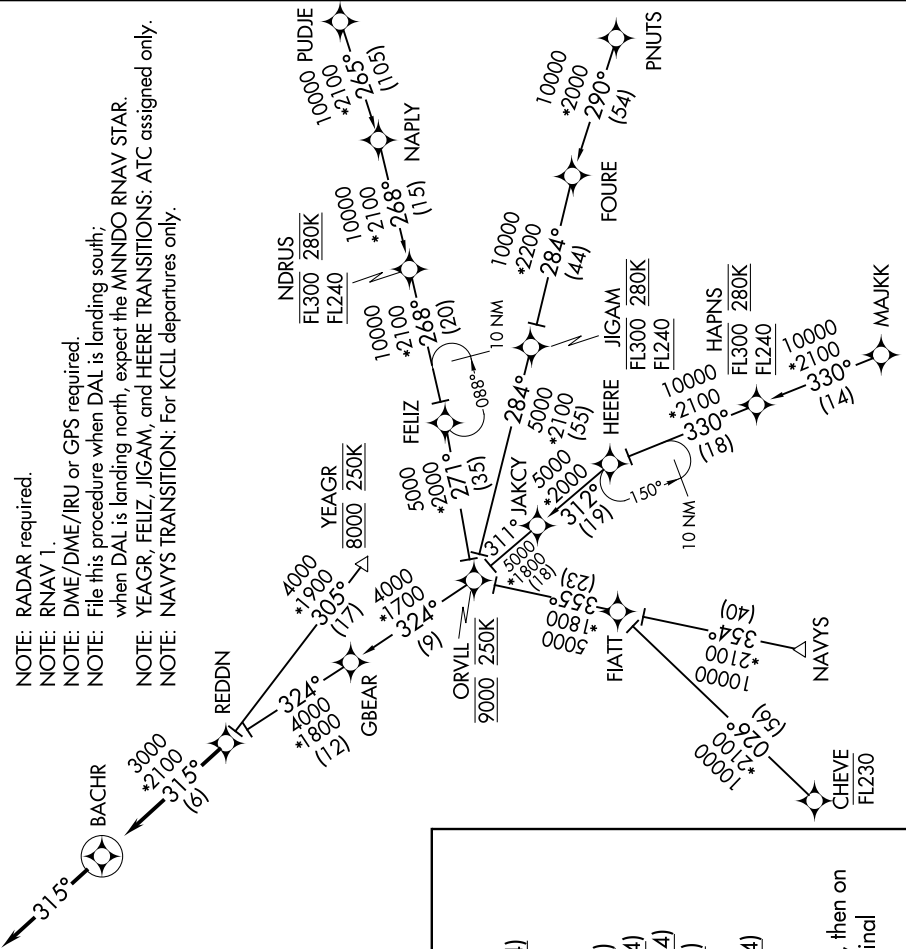

REDDN FOUR ARRIVAL (RNAV)

SC-2, 25 MAR 2021 to 22 APR 2021

NOTE: RADAR required.

NOTE: RNAV 1.

NOTE: DME/DME/IRU or GPS required.

NOTE: File this procedure when DAL is landing south;

NOTE: when DAL is landing north, expect the MNINDO RNAV STAR.

NOTE: YEAGR, FELIZ, JIGAM, and HEERE transitions: ATC assigned only.

NOTE: NAVYS TRANSITION: For KCLL departures only.

ARRIVAL ROUTE DESCRIPTION

- CHEVE TRANSITION (CHEVE.REDDN4)
- FELIZ TRANSITION (FELIZ.REDDN4)
- HEERE TRANSITION (HEERE.REDDN4)
- JIGAM TRANSITION (JIGAM.REDDN4)
- MAJJK TRANSITION (MAJJK.REDDN4)
- NAVYS TRANSITION (NAVYS.REDDN4)
- PNUTS TRANSITION (PNUTS.REDDN4)
- PUDJIE TRANSITION (PUDJIE.REDDN4)
- YEAGR TRANSITION (YEAGR.REDDN4)

From REDDN on track 31.5° to BACHR, then on track 315°. Expect RADAR vectors to find approach course.

NOTE: Chart not to scale.

SC-2, 25 MAR 2021 to 22 APR 2021

REDDN FOUR ARRIVAL (RNAV)

(REDDN.REDDN4) 26MAY16