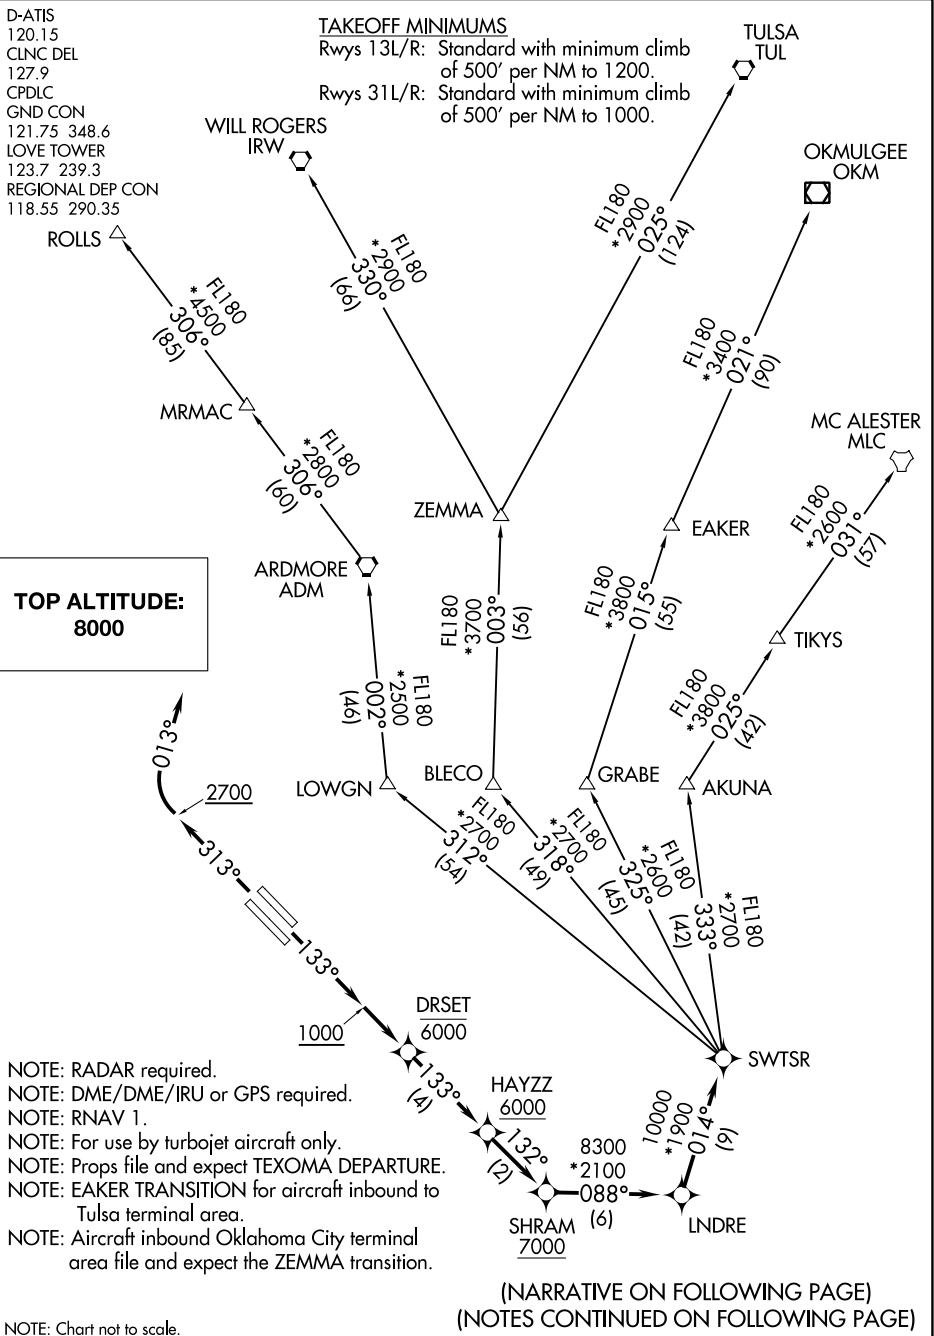

# SWTSR SIX DEPARTURE (RNAV)

D-ATIS  
120.15  
CLNC DEL  
127.9  
CPDLC  
GND CON  
121.75 348.6  
LOVE TOWER  
123.7 239.3  
REGIONAL DEP CON  
118.55 290.35

### TAKEOFF MINIMUMS

Rwys 13L/R: Standard with minimum climb of 500' per NM to 1200.  
Rwys 31L/R: Standard with minimum climb of 500' per NM to 1000.

NOTE: Chart not to scale.

(NARRATIVE ON FOLLOWING PAGE)  
(NOTES CONTINUED ON FOLLOWING PAGE)

# SWTSR SIX DEPARTURE (RNAV)

SC-2, 25 MAR 2021 to 22 APR 2021

SC-2, 25 MAR 2021 to 22 APR 2021