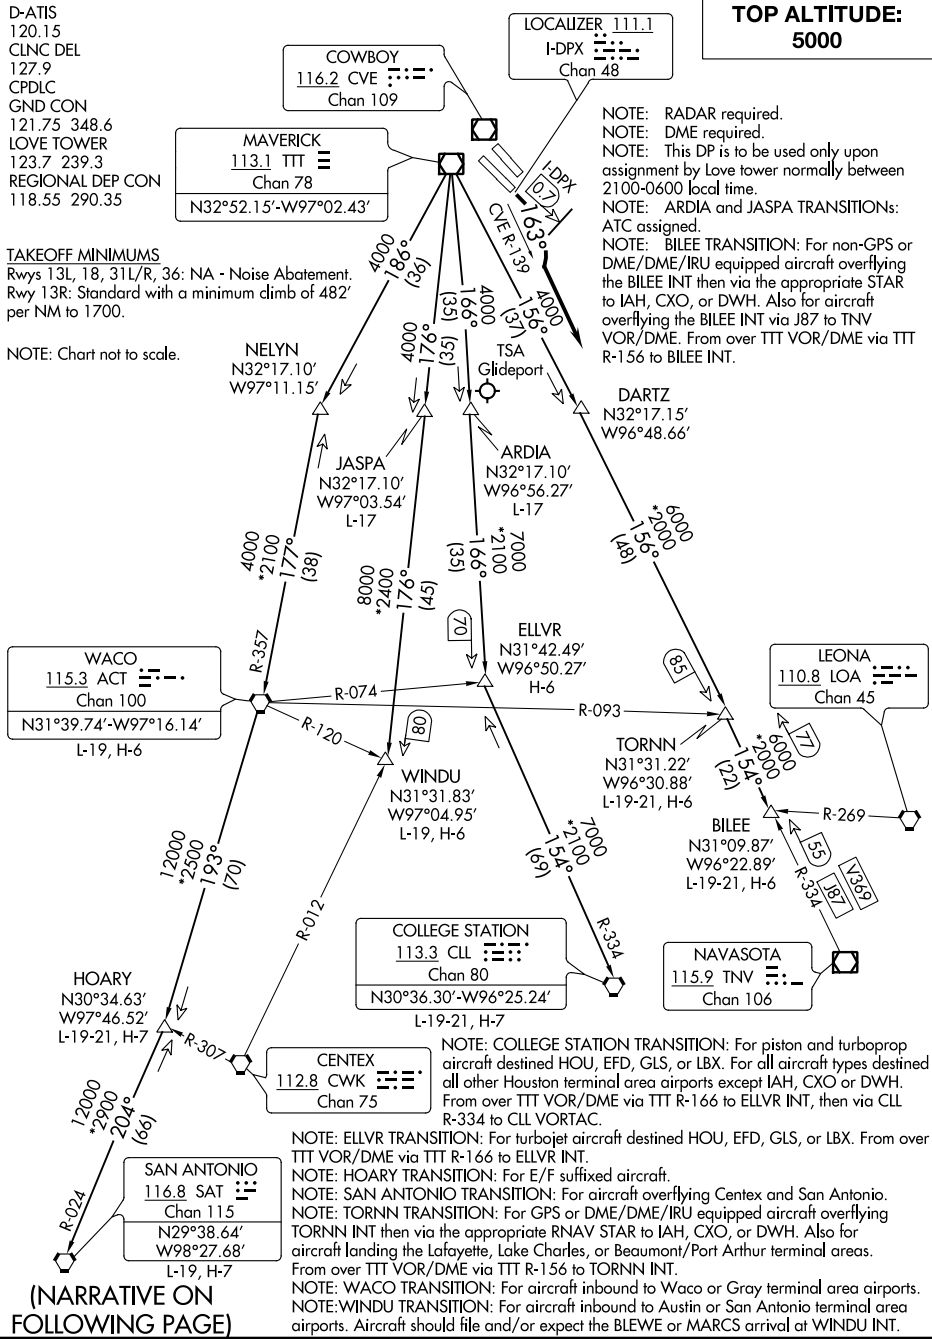

VENUS THREE DEPARTURE

D-ATIS
120.15
CLNC DEL
127.9
CPDLC
GND CON
121.75 348.6
LOVE TOWER
123.7 239.3
REGIONAL DEP CON
118.55 290.35

COWBOY
116.2 CVE
Chan 109

MAVERICK
113.1 TTT
Chan 78
N32°52.15'-W97°02.43'

LOCALIZER 111.1
I-DPX
Chan 48

TOP ALTITUDE:
5000

NOTE: RADAR required.
NOTE: DME required.
NOTE: This DP is to be used only upon assignment by Love tower normally between 2100-0600 local time.
NOTE: ARDIA and JASPA TRANSITIONS: ATC assigned.
NOTE: BILEE TRANSITION: For non-GPS or DME/DME/IRU equipped aircraft overflying the BILEE INT then via the appropriate STAR to IAH, CXO, or DWH. Also for aircraft overflying the BILEE INT via J87 to TNV VOR/DME. From over TTT VOR/DME via TTT R-156 to BILEE INT.

TAKEOFF MINIMUMS

Rwys 13L, 18, 31L/R, 36: NA - Noise Abatement.
Rwy 13R: Standard with a minimum climb of 482' per NM to 1700.

NOTE: Chart not to scale.

(NARRATIVE ON FOLLOWING PAGE)

NOTE: COLLEGE STATION TRANSITION: For piston and turboprop aircraft destined HOU, EFD, GLS, or LBX. For all aircraft types destined all other Houston terminal area airports except IAH, CXO or DWH. From over TTT VOR/DME via TTT R-166 to ELLVR INT, then via CLL R-334 to CLL VORTAC.

NOTE: ELLVR TRANSITION: For turbojet aircraft destined HOU, EFD, GLS, or LBX. From over TTT VOR/DME via TTT R-166 to ELLVR INT.

NOTE: HOARY TRANSITION: For E/F suffixed aircraft.

NOTE: SAN ANTONIO TRANSITION: For aircraft overflying Centex and San Antonio.

NOTE: TORNN TRANSITION: For GPS or DME/DME/IRU equipped aircraft overflying TORNN INT then via the appropriate RNAV STAR to IAH, CXO, or DWH. Also for aircraft landing the Lafayette, Lake Charles, or Beaumont/Port Arthur terminal areas. From over TTT VOR/DME via TTT R-156 to TORNN INT.

NOTE: WACO TRANSITION: For aircraft inbound to Waco or Gray terminal area airports.

NOTE: WINDU TRANSITION: For aircraft inbound to Austin or San Antonio terminal area airports. Aircraft should file and/or expect the BLEWE or MARCS arrival at WINDU INT.

SC-2, 25 MAR 2021 to 22 APR 2021

SC-2, 25 MAR 2021 to 22 APR 2021

VENUS THREE DEPARTURE