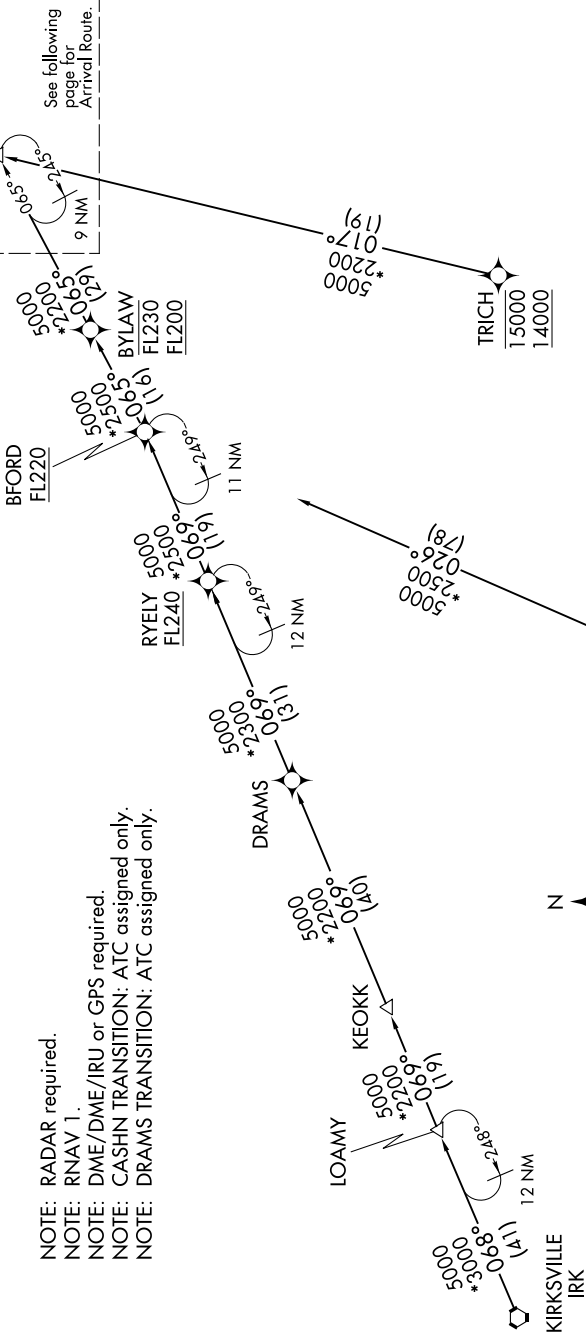

BENKY SIX ARRIVAL (RNAV) Transition Routes

EC-3, 25 MAR 2021 to 22 APR 2021

CHICAGO APP CON
119.0 292.125
D-ATIS
135.4 282.225

- NOTE: RADAR required.
- NOTE: RNAV 1.
- NOTE: DME/DME/IRU or GPS required.
- NOTE: CASHN TRANSITION: ATC assigned only.
- NOTE: DRAMS TRANSITION: ATC assigned only.

BFORD TRANSITION (BFORD.BENKY6):
BYLAW TRANSITION (BYLAW.BENKY6):
CASHN TRANSITION (CASHN.BENKY6):
DRAMS TRANSITION (DRAMS.BENKY6):
KIRKSVILLE TRANSITION (IRK.BENKY6):
LOAMY TRANSITION (LOAMY.BENKY6):
TRICH TRANSITION (TRICH.BENKY6):

(CONTINUED ON FOLLOWING PAGE)

NOTE: Chart not to scale.

EC-3, 25 MAR 2021 to 22 APR 2021