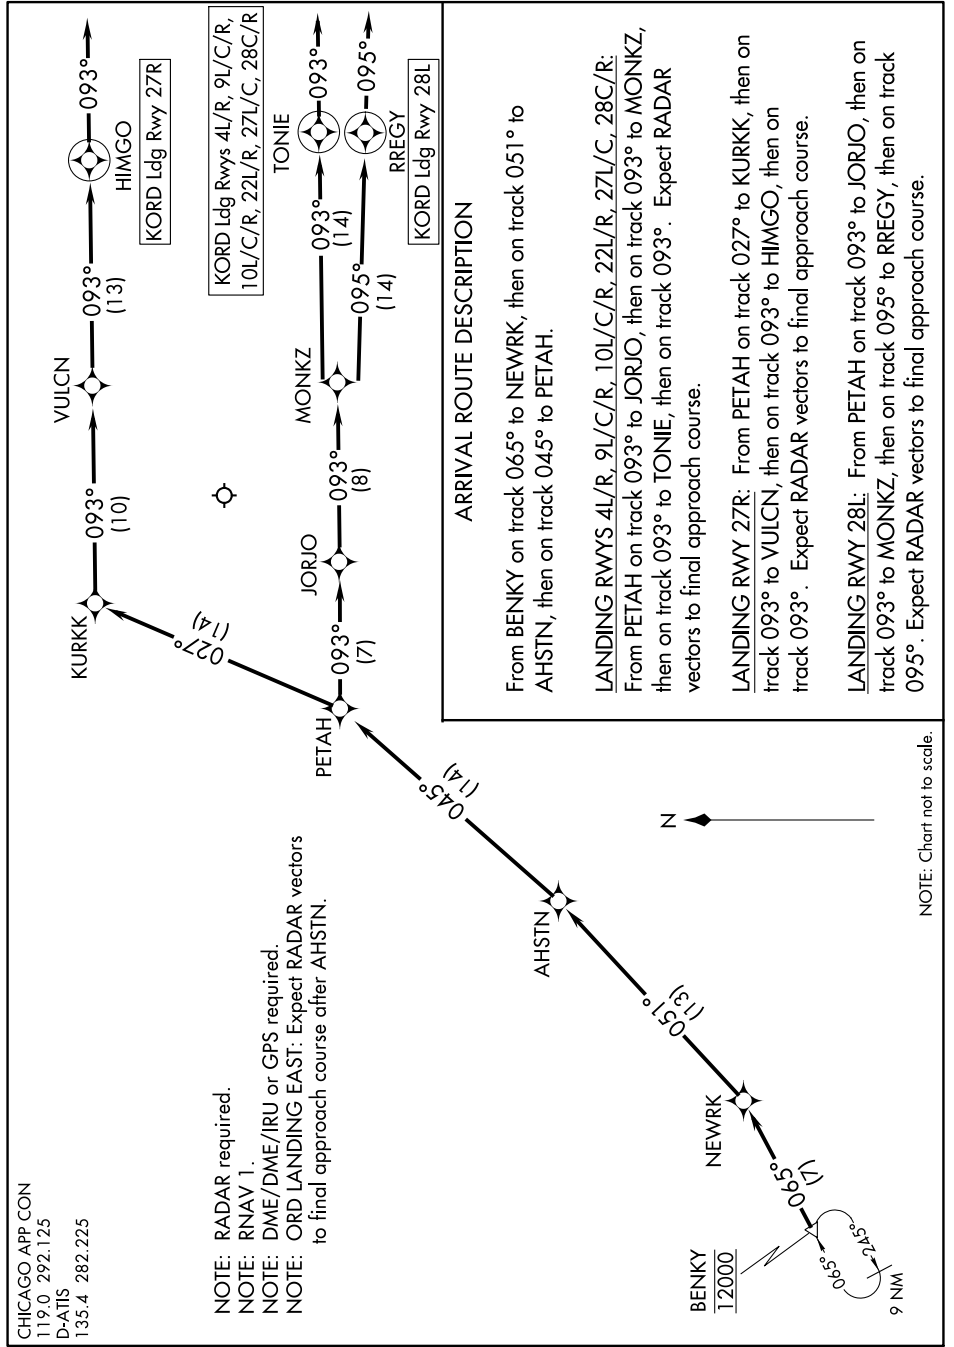

BENKY SIX ARRIVAL (RNAV) Arrival Routes

EC-3, 25 MAR 2021 to 22 APR 2021

CHICAGO APP CON
119.0 292.125
D-ATIS
135.4 282.225

- NOTE: RADAR required.
- NOTE: RNAV 1.
- NOTE: DME/DME/IRU or GPS required.
- NOTE: ORD LANDING EAST: Expect RADAR vectors to final approach course after AHSTN.

NOTE: Chart not to scale.

EC-3, 25 MAR 2021 to 22 APR 2021