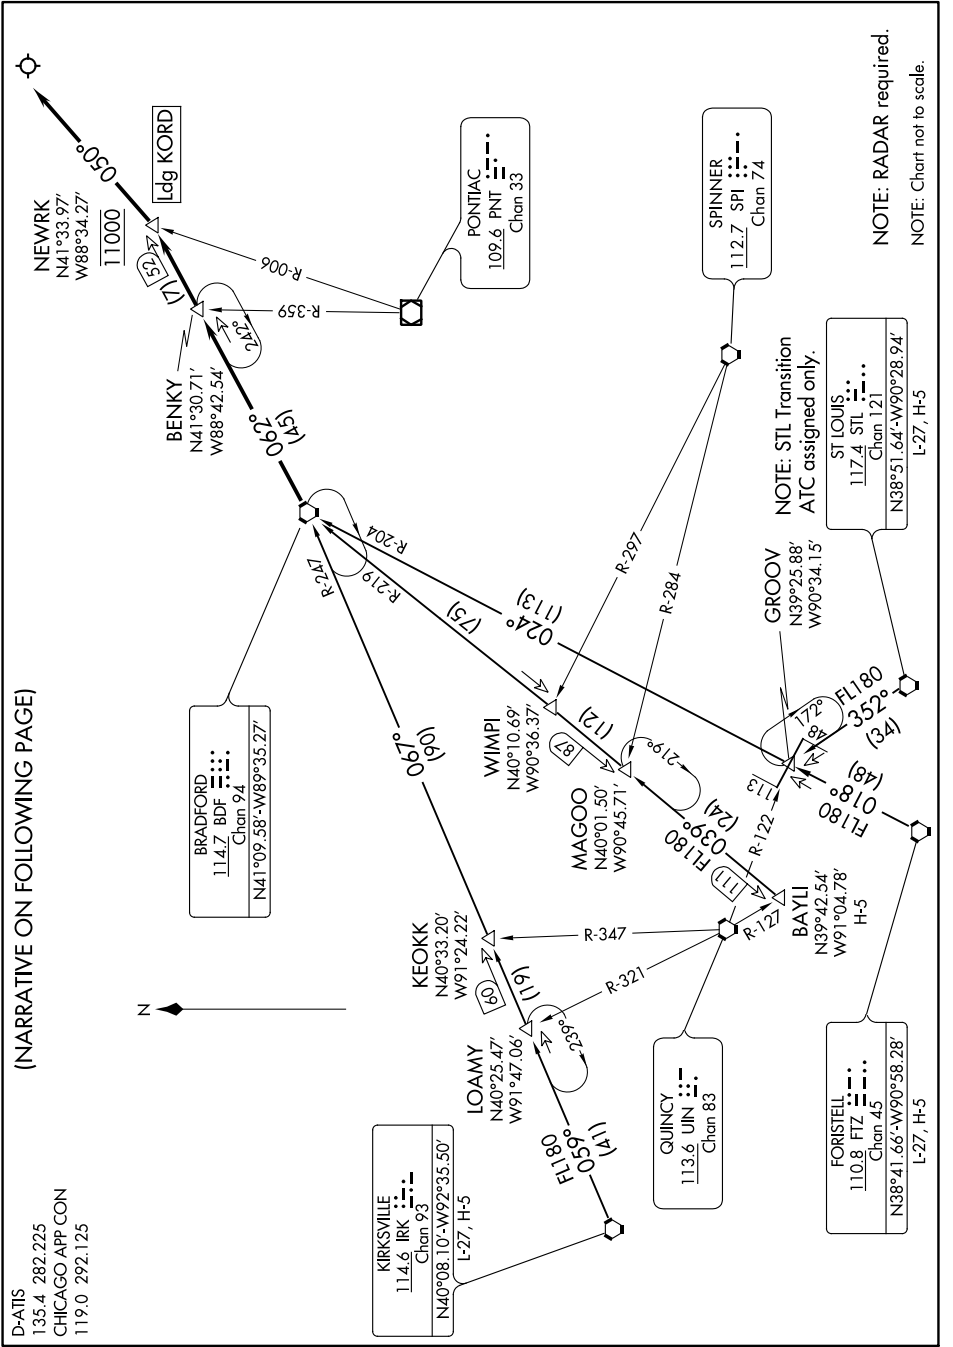

BRADFORD SEVEN ARRIVAL

AL-166 (FAA)

CHICAGO O'HARE INTL (ORD)

CHICAGO, ILLINOIS

EC-3, 25 MAR 2021 to 22 APR 2021

(NARRATIVE ON FOLLOWING PAGE)

D-ATIS
135.4 282.225
CHICAGO APP CON
119.0 292.125

BRADFORD SEVEN ARRIVAL

CHICAGO, ILLINOIS

CHICAGO O'HARE INTL (ORD)

EC-3, 25 MAR 2021 to 22 APR 2021

NOTE: RADAR required.
NOTE: Chart not to scale.

NOTE: STL Transition
ATC assigned only.