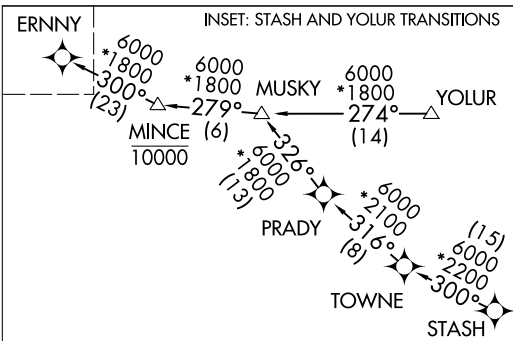

ERNNY SEVEN ARRIVAL (RNAV) Transition Routes

CHICAGO, ILLINOIS

CHICAGO APP CON  
119.0 292.125  
D-ATIS  
135.4 282.225

- NOTE: RADAR required.
- NOTE: RNAV 1.
- NOTE: DME/DME/IRU or GPS required.
- NOTE: YOLUR transition - ATC assigned only.
- NOTE: STASH transition - ATC assigned only.
- NOTE: LYNNI transition: For Milwaukee terminal area departures only.
- NOTE: VIKS transition: ATC assigned only.

- CHDRR TRANSITION (CHDRR.ERNNY7):
- FAALZ TRANSITION (FAALZ.ERNNY7):
- FGHRN TRANSITION (FGHRN.ERNNY7):
- FOLGO TRANSITION (FOLGO.ERNNY7):
- KOHL TRANSITION (KOHLL.ERNNY7):
- LYNNI TRANSITION (LYNNI.ERNNY7):
- PIRPL TRANSITION (PIRPL.ERNNY7):
- STASH TRANSITION (STASH.ERNNY7):
- VIKS TRANSITION (VIKS.ERNNY7):
- YOLUR TRANSITION (YOLUR.ERNNY7):

(CONTINUED ON FOLLOWING PAGE)

NOTE: Chart not to scale.

See following page for Arrival Routes.

ERNNY SEVEN ARRIVAL (RNAV) Transition Routes

EC-3, 25 MAR 2021 to 22 APR 2021

EC-3, 25 MAR 2021 to 22 APR 2021