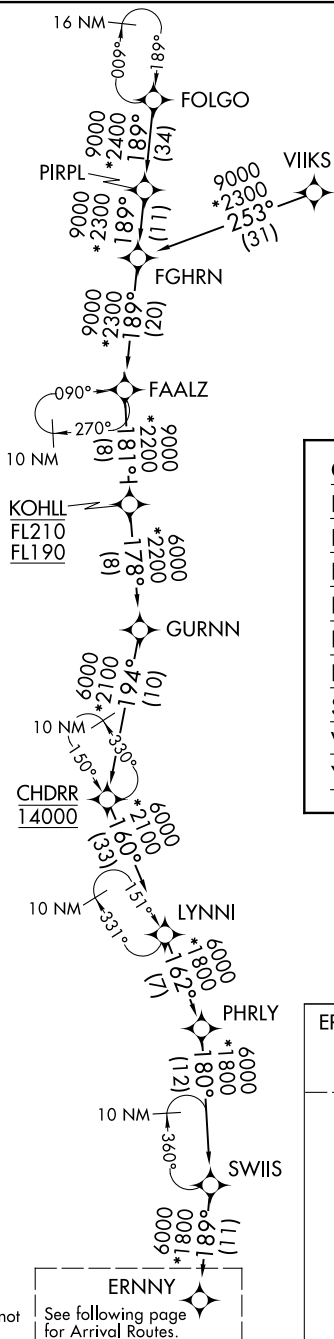

ERNNY SEVEN ARRIVAL (RNAV) Transition Routes

CHICAGO, ILLINOIS

CHICAGO APP CON  
119.0 292.125  
D-ATIS  
135.4 282.225

- NOTE: RADAR required.
- NOTE: RNAV 1.
- NOTE: DME/DME/IRU or GPS required.
- NOTE: YOLUR transition - ATC assigned only.
- NOTE: STASH transition - ATC assigned only.
- NOTE: LYNNI transition: For Milwaukee terminal area departures only.
- NOTE: VIKS transition: ATC assigned only.

- CHDRR TRANSITION (CHDRR.ERNNY7):
- FAALZ TRANSITION (FAALZ.ERNNY7):
- FGHRN TRANSITION (FGHRN.ERNNY7):
- FOLGO TRANSITION (FOLGO.ERNNY7):
- KOHL TRANSITION (KOHLL.ERNNY7):
- LYNNI TRANSITION (LYNNI.ERNNY7):
- PIRPL TRANSITION (PIRPL.ERNNY7):
- STASH TRANSITION (STASH.ERNNY7):
- VIKS TRANSITION (VIKS.ERNNY7):
- YOLUR TRANSITION (YOLUR.ERNNY7):

(CONTINUED ON FOLLOWING PAGE)

NOTE: Chart not to scale.

See following page for Arrival Routes.

ERNNY SEVEN ARRIVAL (RNAV) Transition Routes

EC-3, 25 MAR 2021 to 22 APR 2021

EC-3, 25 MAR 2021 to 22 APR 2021