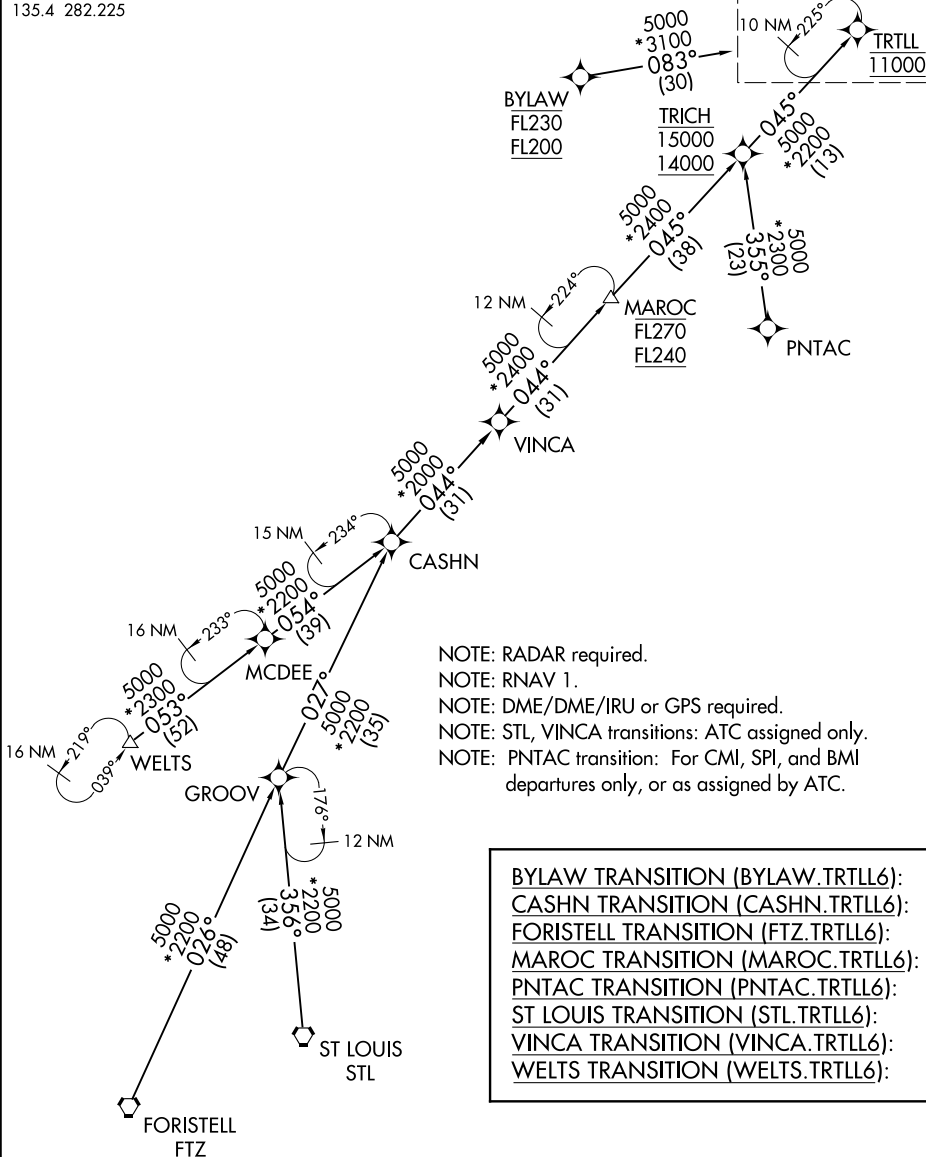

TRTLL SIX ARRIVAL (RNAV) Transition Routes

CHICAGO O'HARE INTL (ORD)
CHICAGO, ILLINOIS

CHICAGO APP CON
119.0 292.125
D-ATIS
135.4 282.225

See following page for
Arrival Routes

BYLAW TRANSITION (BYLAW.TRTLL6):
CASHN TRANSITION (CASHN.TRTLL6):
FORISTELL TRANSITION (FTZ.TRTLL6):
MAROC TRANSITION (MAROC.TRTLL6):
PNTAC TRANSITION (PNTAC.TRTLL6):
ST LOUIS TRANSITION (STL.TRTLL6):
VINCA TRANSITION (VINCA.TRTLL6):
WELTS TRANSITION (WELTS.TRTLL6):

(CONTINUED ON FOLLOWING PAGE)

NOTE: Chart not to scale.

TRTLL SIX ARRIVAL (RNAV) Transition Routes

(TRTLL.TRTLL6) 05NOV20

CHICAGO, ILLINOIS
CHICAGO O'HARE INTL (ORD)

EC-3, 25 MAR 2021 to 22 APR 2021

EC-3, 25 MAR 2021 to 22 APR 2021