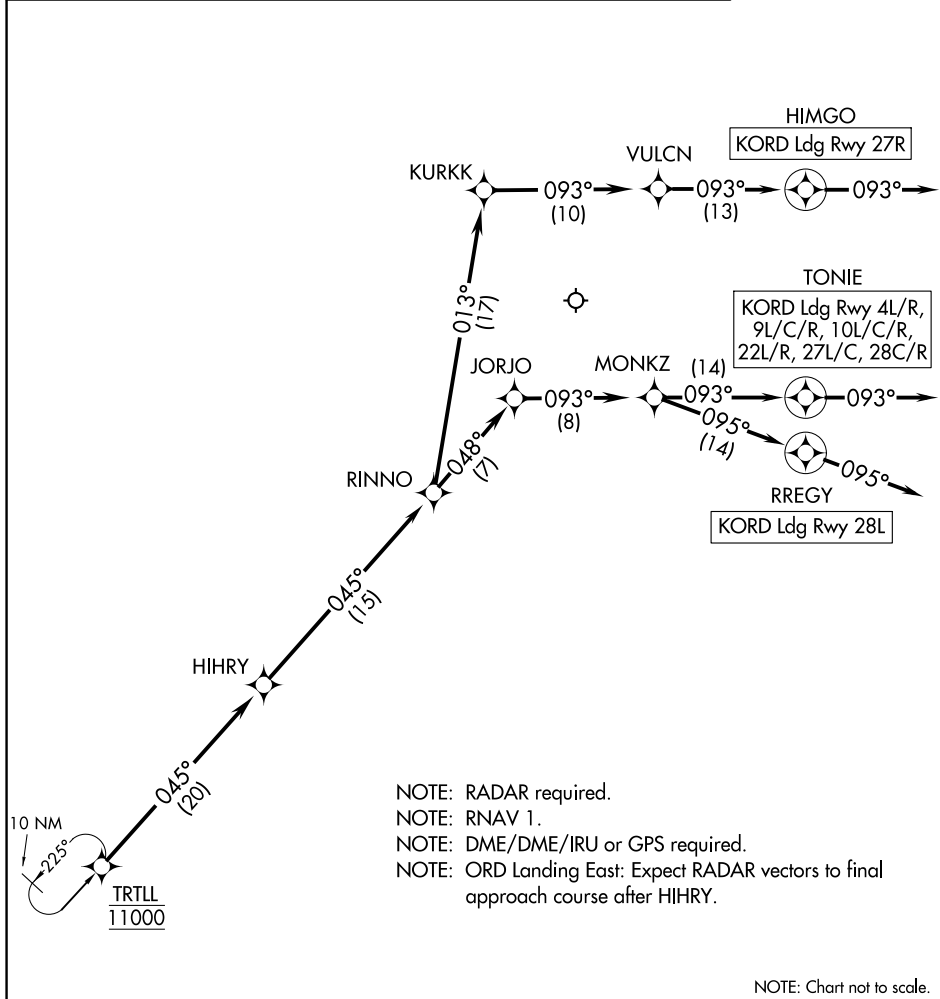

TRTLL SIX ARRIVAL (RNAV) Arrival Routes

ARRIVAL ROUTE DESCRIPTION

From TRTLL on track 045° to HIHRY, then on track 045° to RINNO.

LANDING RWYS 4L/R, 9L/C/R, 10L/C/R, 22L/R, 27L/C, 28C/R:

From RINNO on track 048° to JORJO, then on track 093° to MONKZ, then on track 093° to TONIE, then on track 093°. Expect RADAR vectors to final approach course.

LANDING RWY 27R: From RINNO on track 013° to KURKK, then on track 093° to VULCN, then on track 093° to HIMGO, then on track 093°. Expect RADAR vectors to final approach course.

LANDING RWY 28L: From RINNO on track 048° to JORJO, then on track 093° to MONKZ, then on track 095° to RREGY, then on track 095°. Expect RADAR vectors to final approach course.

CHICAGO APP CON
119.0 292.125
D-ATIS
135.4 282.225

- NOTE: RADAR required.
- NOTE: RNAV 1.
- NOTE: DME/DME/IRU or GPS required.
- NOTE: ORD Landing East: Expect RADAR vectors to final approach course after HIHRY.

NOTE: Chart not to scale.

EC-3, 25 MAR 2021 to 22 APR 2021

EC-3, 25 MAR 2021 to 22 APR 2021