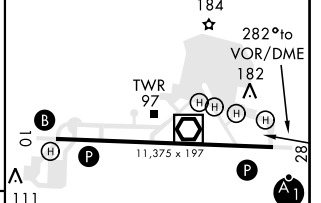

VOR/DME SVN 111.6 Chan 53	APCH CRS 282°	Rwy Ldg 11,375 TDZE 41 Arprt Elev 41
---	-------------------------	---

AL-381 [USA]

HUNTER AAF (KSVN)

▼ * Circling NA N of Rwy 10-28 for CAT D.

 ALSIF-1

 MISSED APPROACH: Climb to 800, then climbing left turn to 2000 via SVN R-201 to WOHPY/11 DME and hold.

ATIS 127.525 323.125	SAVANNAH APP CON 120.4 353.775	HUNTER TOWER ★ 124.975 (CTAF) 0 279.575	GND CON 121.8 291.675	ASR/PAR
--	--	--	---------------------------------	---------

800 2000 WOHPY SVN 11 R-201	ELEV 41 TDZE 41
--------------------------------------	--------------------

CATEGORY	A	B	C	D
S-28	480/24	439 (500-½)	480/40 439 (500-¾)	480/50 439 (500-1)
CIRCLING *	500-1 459 (500-1)	520-1 479 (500-1)	520-1½ 479 (500-1½)	600-2 559 (600-2)

REIL Rwy 10 **0**
 HIRL Rwy 10-28 **0**