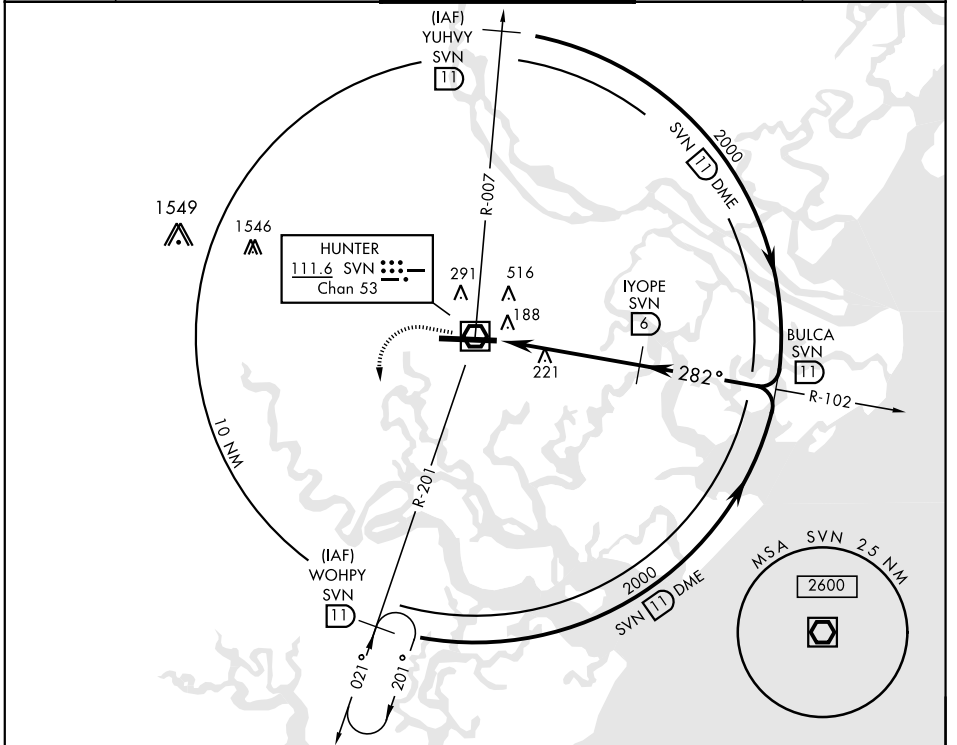

VOR/DME SVN 111.6 Chan 53	APCH CRS 282°	Rwy Ldg 11,375 TDZE 41 Arprt Elev 41
---	-------------------------	---

AL-381 [USA]

HUNTER AAF (KSVN)

▼ * Circling NA N of Rwy 10-28 for CAT D.

 ALSIF-1

 MISSED APPROACH: Climb to 800, then climbing left turn to 2000 via SVN R-201 to WOHPY/11 DME and hold.

ATIS 127.525 323.125	SAVANNAH APP CON 120.4 353.775	HUNTER TOWER ★ 124.975 (CTAF) 0 279.575	GND CON 121.8 291.675	ASR/PAR
--	--	--	---------------------------------	---------

800 2000 WOHPY SVN 11 R-201	ELEV 41 TDZE 41
--------------------------------------	--------------------

CATEGORY	A	B	C	D
S-28	480/24	439 (500-½)	480/40 439 (500-¾)	480/50 439 (500-1)
CIRCLING *	500-1 459 (500-1)	520-1 479 (500-1)	520-1½ 479 (500-1½)	600-2 559 (600-2)

REIL Rwy 10 **0**
 HIRL Rwy 10-28 **0**

SE-4, 25 MAR 2021 to 22 APR 2021

SE-4, 25 MAR 2021 to 22 APR 2021