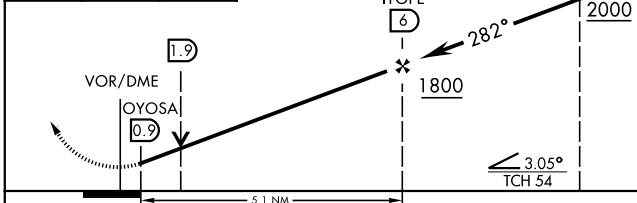

VOR/DME SVN 111.6 Chan 53	APCH CRS 282°	Rwy Ldg 11,375 TDZE 41 Arprt Elev 41
---	-------------------------	---

AL-381 [USA]

HUNTER AAF (KSVN)

▼ * Circling NA N of Rwy 10-28 for CAT D.

 ALSIF-1

 MISSED APPROACH: Climb to 800, then climbing left turn to 2000 via SVN R-201 to WOHPY/11 DME and hold.

ATIS 127.525 323.125	SAVANNAH APP CON 120.4 353.775	HUNTER TOWER ★ 124.975 (CTAF) 0 279.575	GND CON 121.8 291.675	ASR/PAR
--	--	--	---------------------------------	---------

800 2000 WOHPY SVN 11 R-201	ELEV 41 TDZE 41
--------------------------------------	--------------------

CATEGORY	A	B	C	D
S-28	480/24	439 (500-½)	480/40 439 (500-¾)	480/50 439 (500-1)
CIRCLING *	500-1 459 (500-1)	520-1 479 (500-1)	520-1½ 479 (500-1½)	600-2 559 (600-2)

REIL Rwy 10 **0**
 HIRL Rwy 10-28 **0**