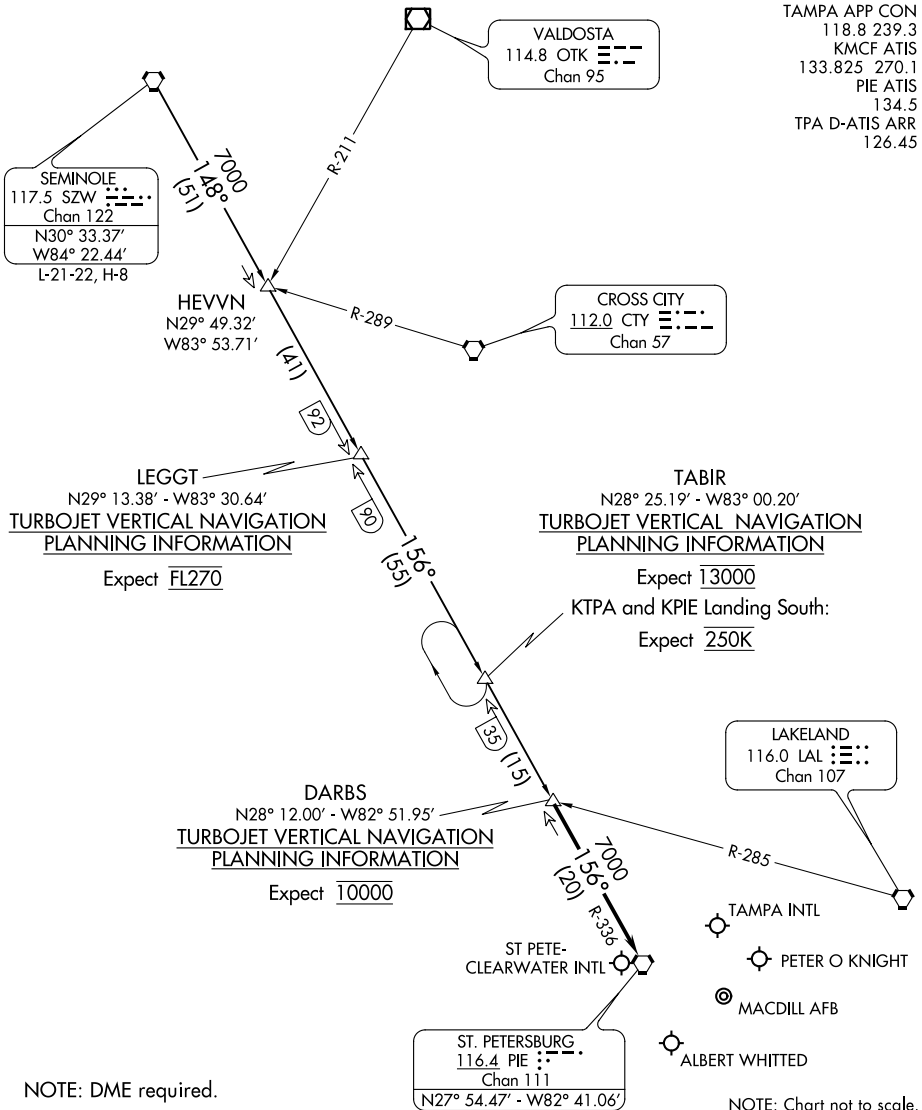

DARBS THREE ARRIVAL

TAMPA, FLORIDA

TAMPA APP CON
 118.8 239.3
 KMCF ATIS
 133.825 270.1
 PIE ATIS
 134.5
 TPA D-ATIS ARR
 126.45

SE-3, 25 MAR 2021 to 22 APR 2021

SE-3, 25 MAR 2021 to 22 APR 2021

NOTE: DME required.

NOTE: Chart not to scale.

ARRIVAL ROUTE DESCRIPTION

SEMINOLE TRANSITION (SZW.DARBS3): From over SZW VORTAC on SZW R-148 and PIE R-336 to DARBS INT. Thence. . . .

. . . .from over DARBS INT on PIE R-336 to PIE VORTAC. Expect RADAR vectors to final approach course.

LOST COMMUNICATIONS: STANDARD.

DARBS THREE ARRIVAL

TAMPA, FLORIDA