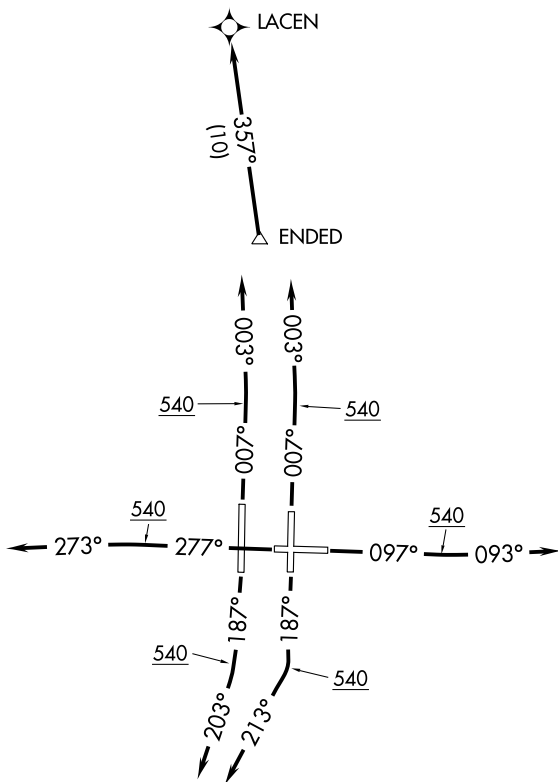

ENDE EIGHT DEPARTURE (RNAV)

**TOP ALTITUDE:
6000**

D-ATIS
128.475
CLNC DEL
133.6
CPDLC
GND CON
121.7 269.4
TAMPA TOWER
119.5 269.4
TAMPA DEP CON
118.8 239.3

- NOTE: RNAV 1.
- NOTE: Turbojets only.
- NOTE: RADAR required.
- NOTE: DME/DME/IRU or GPS required.

TAKEOFF MINIMUMS:

Rwys 1L/R, 10, 19L/R, 28: Standard with minimum climb of 500' per NM to 540.

NOTE: Chart not to scale.

(NARRATIVE ON FOLLOWING PAGE)

ENDE EIGHT DEPARTURE (RNAV)

SE-3, 25 MAR 2021 to 22 APR 2021

SE-3, 25 MAR 2021 to 22 APR 2021