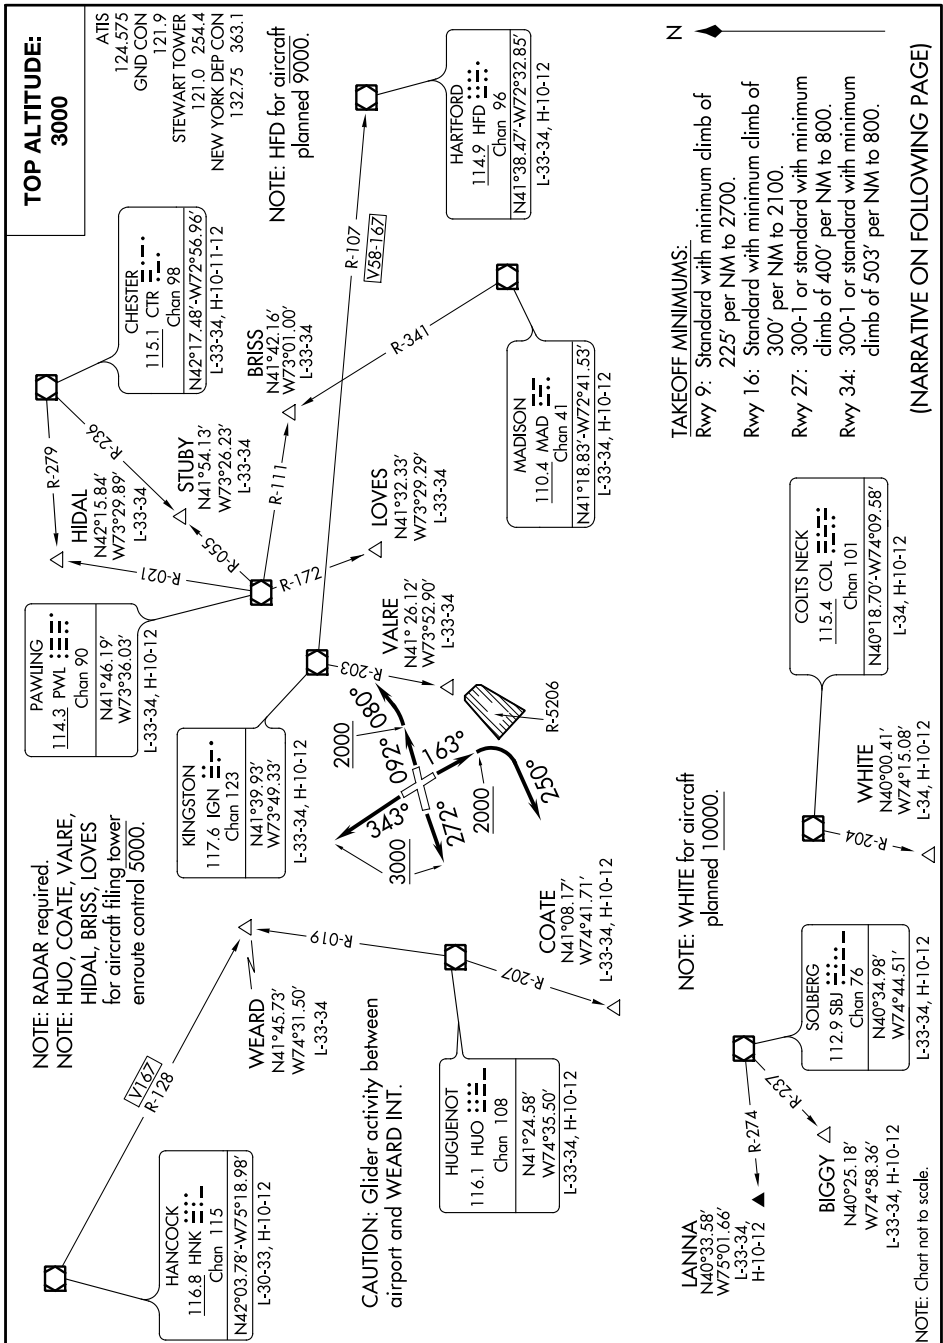

STEWART NINE DEPARTURE

AL-450 (FAA)

NEW YORK STEWART INTL (SWF)
NEW YORK, NEW YORK

NE-2, 25 MAR 2021 to 22 APR 2021

STEWART NINE DEPARTURE

NE-2, 25 MAR 2021 to 22 APR 2021