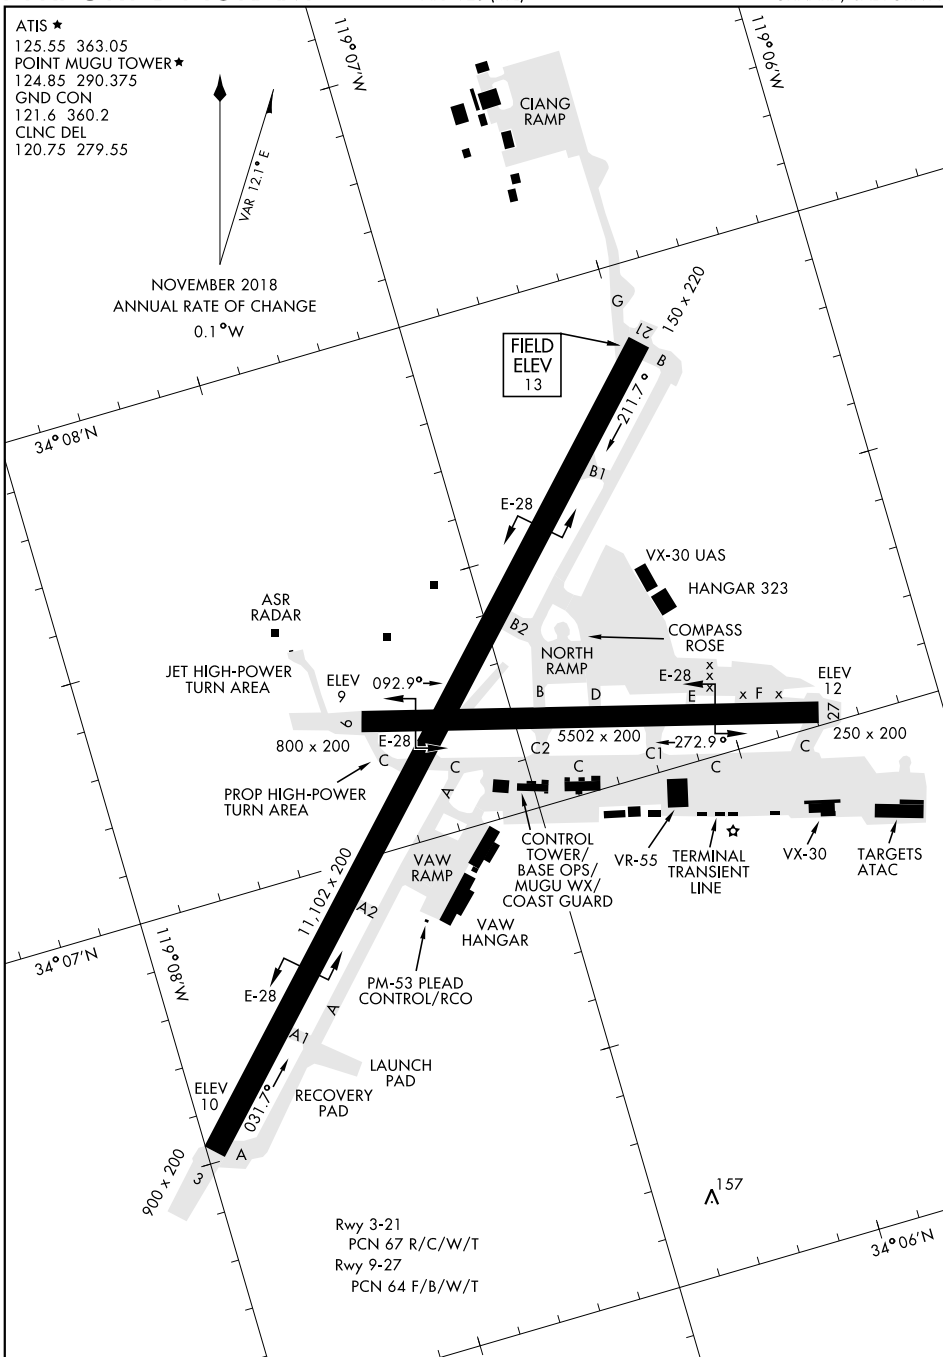

18312

AIRPORT DIAGRAM

POINT MUGU NAS (NAVAL BASE VENTURA CO) (KNTD)

AFD-925 (MIL)

OXNARD, CALIFORNIA

ATIS ★
 125.55 363.05
 POINT MUGU TOWER ★
 124.85 290.375
 GND CON
 121.6 360.2
 CLNC DEL
 120.75 279.55

NOVEMBER 2018
 ANNUAL RATE OF CHANGE
 0.1°W

SW-3, 25 MAR 2021 to 22 APR 2021

SW-3, 25 MAR 2021 to 22 APR 2021

AIRPORT DIAGRAM

OXNARD, CALIFORNIA

POINT MUGU NAS (NAVAL BASE VENTURA CO) (KNTD)

Rwy 3-21
 PCN 67 R/C/W/T
 Rwy 9-27
 PCN 64 F/B/W/T