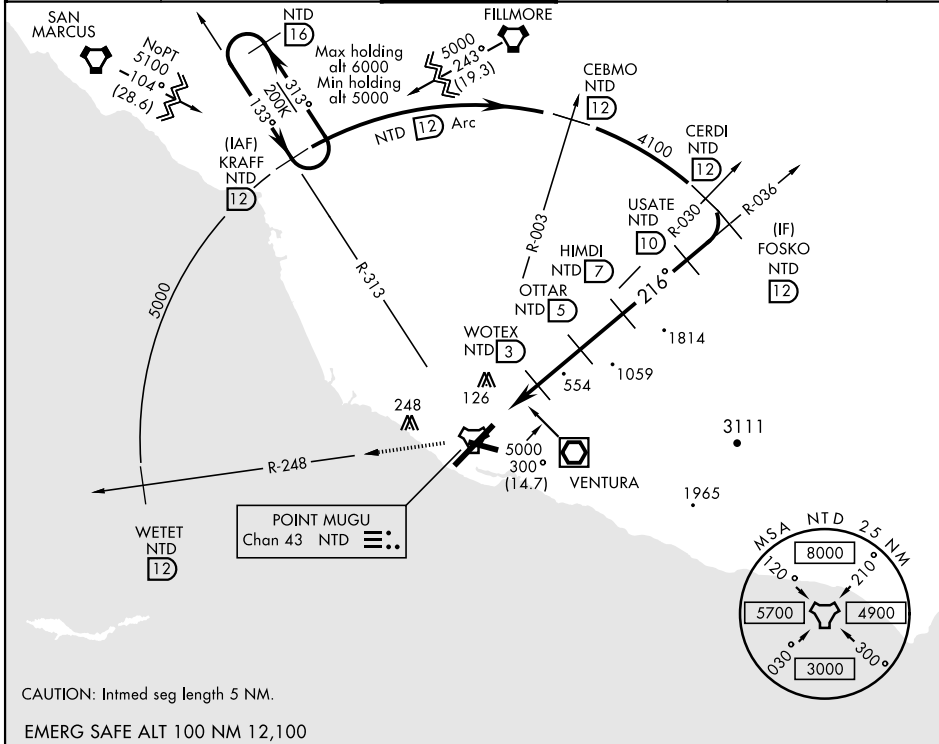

# TACAN RWY 21

TACAN NTD Chan <b>43</b>	APCH CRS <b>216°</b>	Rwy Idg <b>11,102</b> TDZE <b>13</b> Arpt Elev <b>13</b>
-----------------------------	-------------------------	--

AL-925 [USN]

POINT MUGU NAS (KNTD)  
(NAVAL BASE VENTURA CO)

▼ \* When ALS inop, increase CAT AB vis to 1 mile, CAT CD vis to 1 3/8 miles.  
\*\* Circling not authorized E of Rwy 3-21.

MISSED APPROACH: Climb to 5000 via NTD TACAN R-036 to NTD, then via NTD R-248 to WETET. Arc NW on NTD 12 DME arc to KRAFF and hold.

CAUTION: Intmed seg length 5 NM.  
EMERG SAFE ALT 100 NM 12,100

CATEGORY	A	B	C	D
S-21 *	480-3/8 467 (500-3/8)		480-1 467 (500-1)	
CIRCLING **	480-1 467 (500-1)		480-1 1/2 467 (500-1 1/2)	580-2 567 (600-2)

SW-3, 25 MAR 2021 to 22 APR 2021

SW-3, 25 MAR 2021 to 22 APR 2021