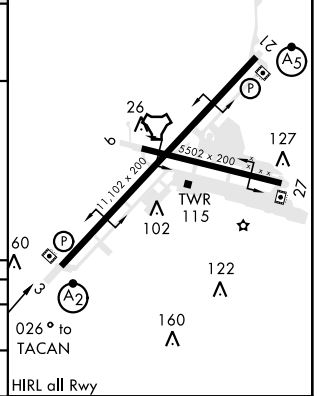

CATEGORY	A	B	C	D	E
S-3 *	460-3/4 450 (500-3/4)		460-1 450 (500-1)		
CIRCLING **	460-1 447 (500-1)	480-1 467 (500-1)	480-1 1/2 467 (500-1 1/2)	580-2 567 (600-2)	NA

SW-3, 25 MAR 2021 to 22 APR 2021

SW-3, 25 MAR 2021 to 22 APR 2021