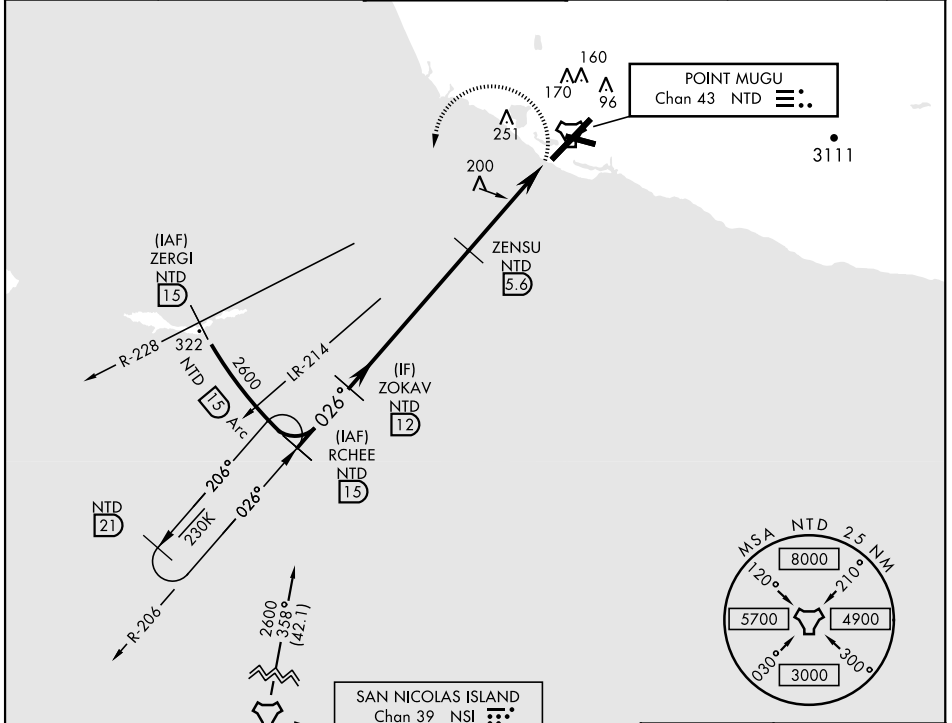

# TACAN Z RWY 3

POINT MUGU NAS  
(NAVAL BASE VENTURA CO)(KNTD)

TACAN NTD Chan <b>43</b>	APCH CRS <b>026°</b>	Rwy Idg <b>11,102</b> TDZE <b>10</b> Arprt Elev <b>13</b>
-----------------------------	-------------------------	---

AL-925 [USN]

▼ \*When ALS inop, increase CAT AB vis to 1 mile, CAT CDE vis to 1 3/8 miles.  
\*\*Circling not authorized E of Rwy 3-21.

MISSED APPROACH: Climbing left turn to 2600. Intercept the NTD TACAN R-228, then via NTD R-228 to ZERGI, Arc SW of NTD via the 15 DME arc to RCHEE and hold.

ATIS ★ <b>125.55 363.05</b>	POINT MUGU APP CON <b>128.65 307.275</b>	POINT MUGU TOWER ★ <b>124.85 290.375</b>	GND CON <b>121.6 360.2</b>	CLNC DEL <b>120.75 279.55</b>	ASR/PAR
--------------------------------	---	---	-------------------------------	----------------------------------	---------

SW-3, 25 MAR 2021 to 22 APR 2021

SW-3, 25 MAR 2021 to 22 APR 2021