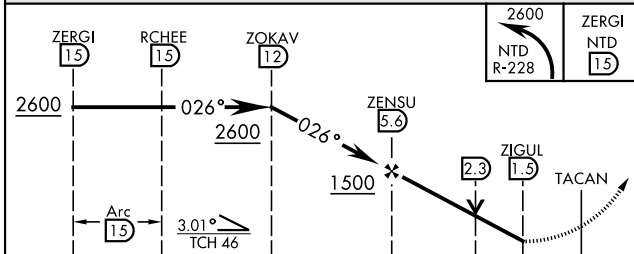

CATEGORY	A	B	C	D	E
S-3 *	460-3/4 450 (500-3/4)		460-1 450 (500-1)		
CIRCLING **	460-1 447 (500-1)	480-1 467 (500-1)	480-1 1/2 467 (500-1 1/2)	580-2 567 (600-2)	NA

SW-3, 25 MAR 2021 to 22 APR 2021

SW-3, 25 MAR 2021 to 22 APR 2021