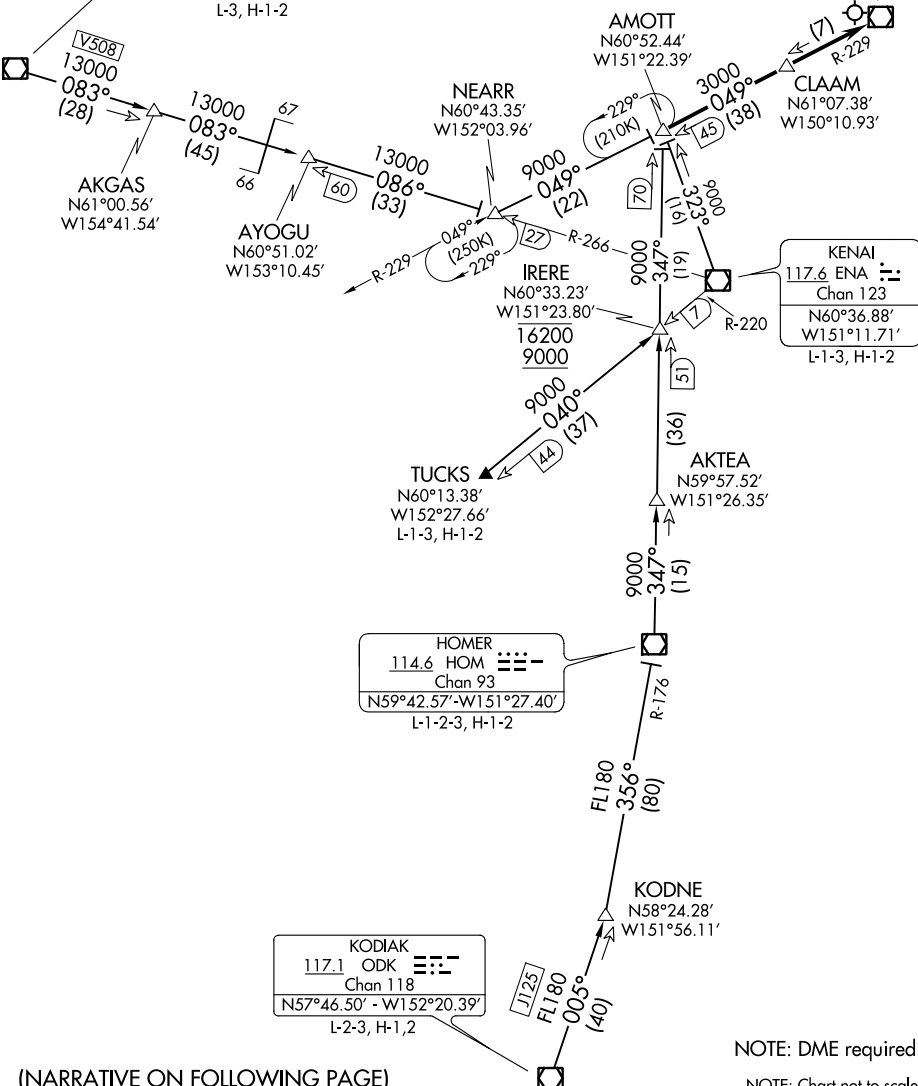

AMOTT FOUR ARRIVAL

ANCHORAGE APP CON
 126.4 270.25
 ANC/PANC D-ATIS
 135.5
 MRI/PAMR ATIS
 124.25
 PAED ATIS*
 124.3 273.5

SPARREVOHN
 117.2 SQA
 Chan 119
 N61°05.91' - W155°38.07'
 L-3, H-1-2

ANCHORAGE
 113.15 TED
 Chan 78 (Y)
 N61°10.07' - W149°57.61'
 3000

AK, 25 FEB 2021 to 22 APR 2021

AK, 25 FEB 2021 to 22 APR 2021

(NARRATIVE ON FOLLOWING PAGE)

NOTE: DME required.

NOTE: Chart not to scale.

AMOTT FOUR ARRIVAL