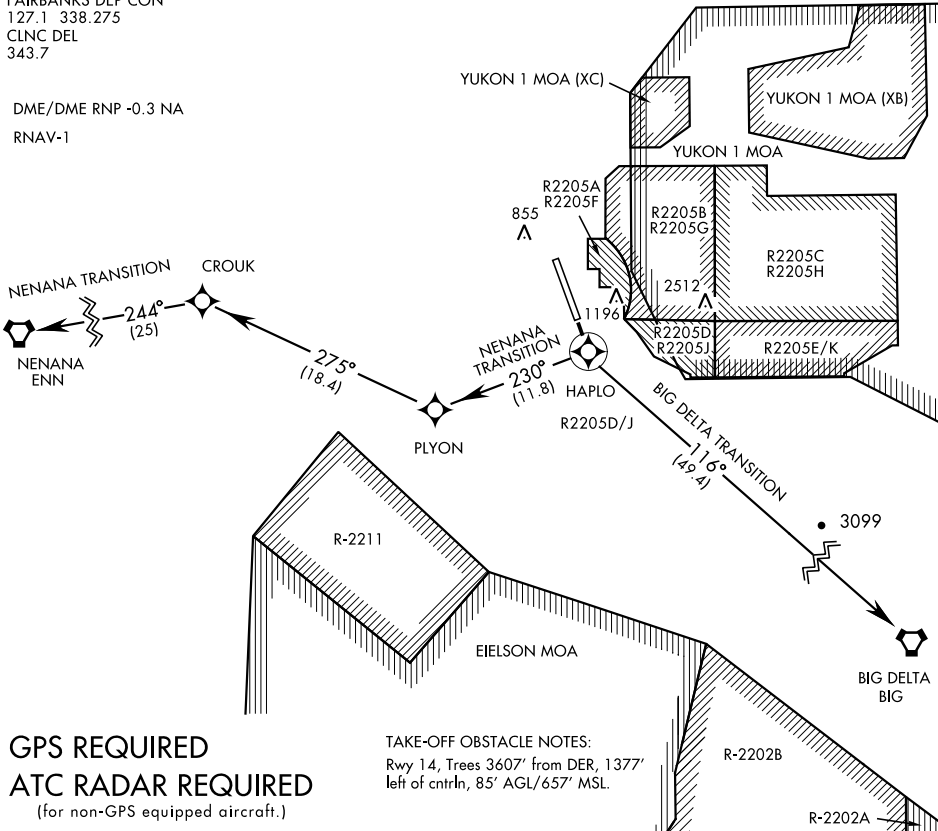

# HAPLO THREE DEPARTURE (RNAV) (HAPLO3•HAPLO)

SL-1729 [USAF]

ATIS ★  
119.9 273.5  
EIELSON GND CON  
121.8 275.8  
EIELSON TOWER ★  
127.2 352.05  
FAIRBANKS DEP CON  
127.1 338.275  
CLNC DEL  
343.7

DME/DME RNP -0.3 NA  
RNAV-1

AK, 25 MAR 2021 to 22 APR 2021

AK, 25 MAR 2021 to 22 APR 2021

**GPS REQUIRED**  
**ATC RADAR REQUIRED**  
(for non-GPS equipped aircraft.)

TAKE-OFF OBSTACLE NOTES:  
Rwy 14, Trees 3607' from DER, 1377'  
left of cntrln, 85' AGL/657' MSL.

## DEPARTURE ROUTE DESCRIPTION

- TAKE-OFF RWY 14 (HAPLO3•HAPLO): Climb direct HAPLO, thence...
- BIG DELTA TRANSITION (HAPLO3•BIG): Turn left, track 116° to BIG VORTAC.
- NENANA TRANSITION (HAPLO3•ENN): Turn right, track 230° to PLYON then track 275° to CROUK, then track 244° to ENN VORTAC.