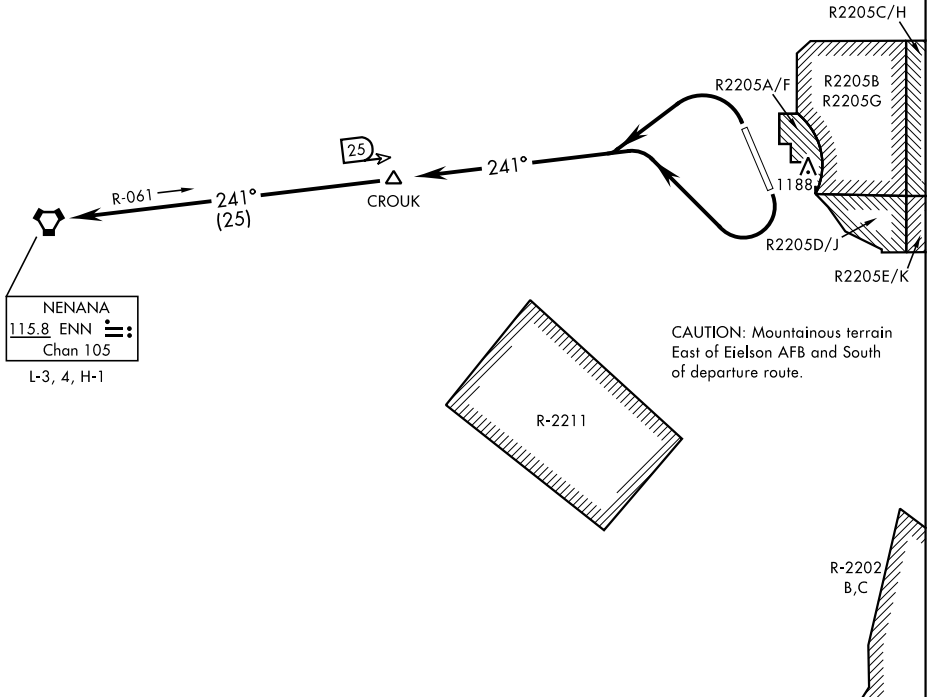

NENANA FOUR DEPARTURE (NENNA4•ENN)

ATIS ★ 119.9 273.5
 CLNC DEL
 343.7
 EIELSON GND CON
 121.8 275.8
 EIELSON TOWER ★
 127.2 352.05
 FAIRBANKS DEP CON
 127.1 338.275

AK, 25 MAR 2021 to 22 APR 2021

AK, 25 MAR 2021 to 22 APR 2021

DEPARTURE ROUTE DESCRIPTION

TAKE-OFF RWY 14: Turn right to intercept ENN VORTAC R-061 and climb to assigned altitude, thence . . .

TAKE-OFF RWY 32: Turn left to intercept ENN VORTAC R-061 and climb to assigned altitude, thence . . .

Proceed to NENANA via R-061 then via assigned route.

NENANA FOUR DEPARTURE (NENNA4•ENN)