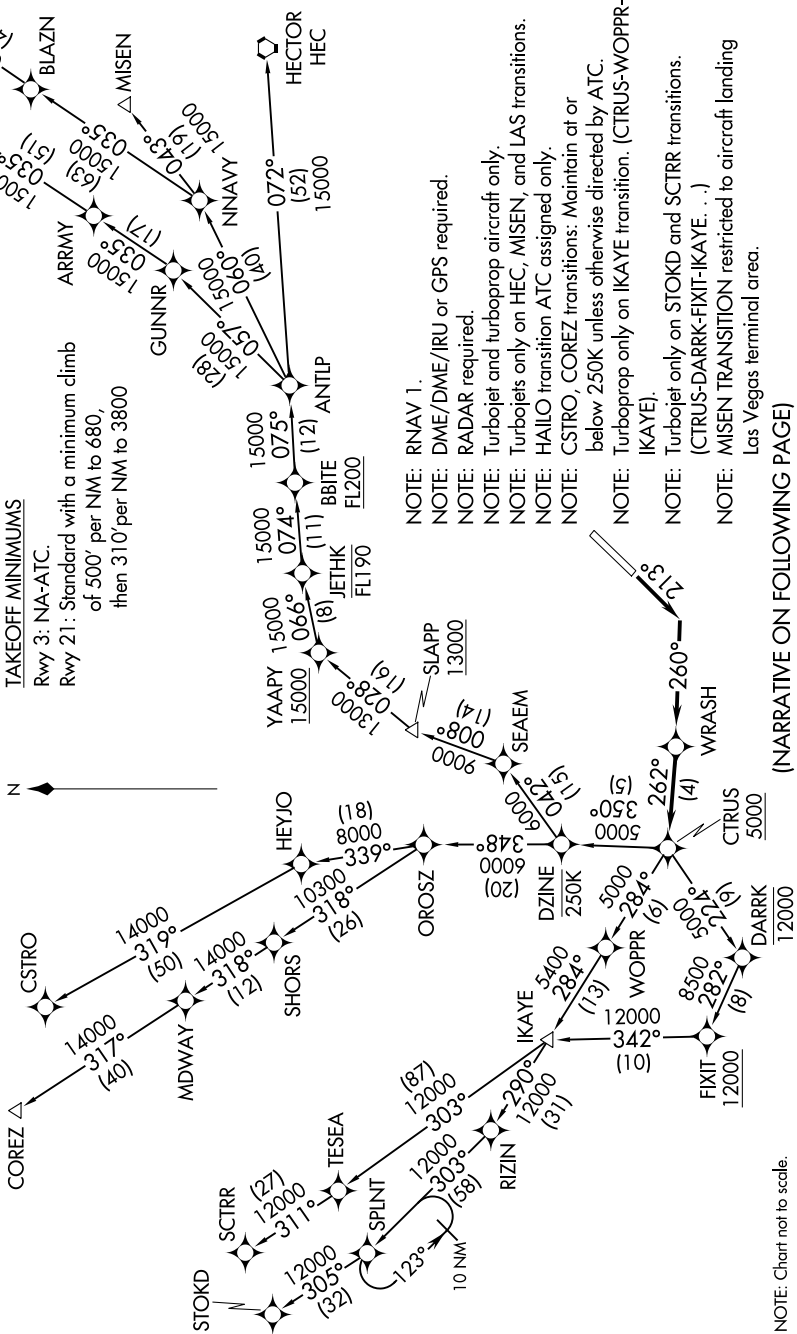

# CTRUS FOUR DEPARTURE (RNAV)

AL-5023 (FAA)

SANTA MONICA MUNI (SMO)  
SANTA MONICA, CALIFORNIA

SW-3, 25 MAR 2021 to 22 APR 2021

**TOP ALTITUDE:  
IKAYE TRANSITION: AS ASSIGNED BY ATC;  
ALL OTHER TRANSITIONS: FL230**

ATIS 119.15  
SANTA MONICA TOWER\* 120.1 257.8  
SOCAL DEP CON 125.2 323.275

(NARRATIVE ON FOLLOWING PAGE)

NOTE: Chart not to scale.

SW-3, 25 MAR 2021 to 22 APR 2021

# CTRUS FOUR DEPARTURE (RNAV)

SANTA MONICA, CALIFORNIA  
SANTA MONICA MUNI (SMO)