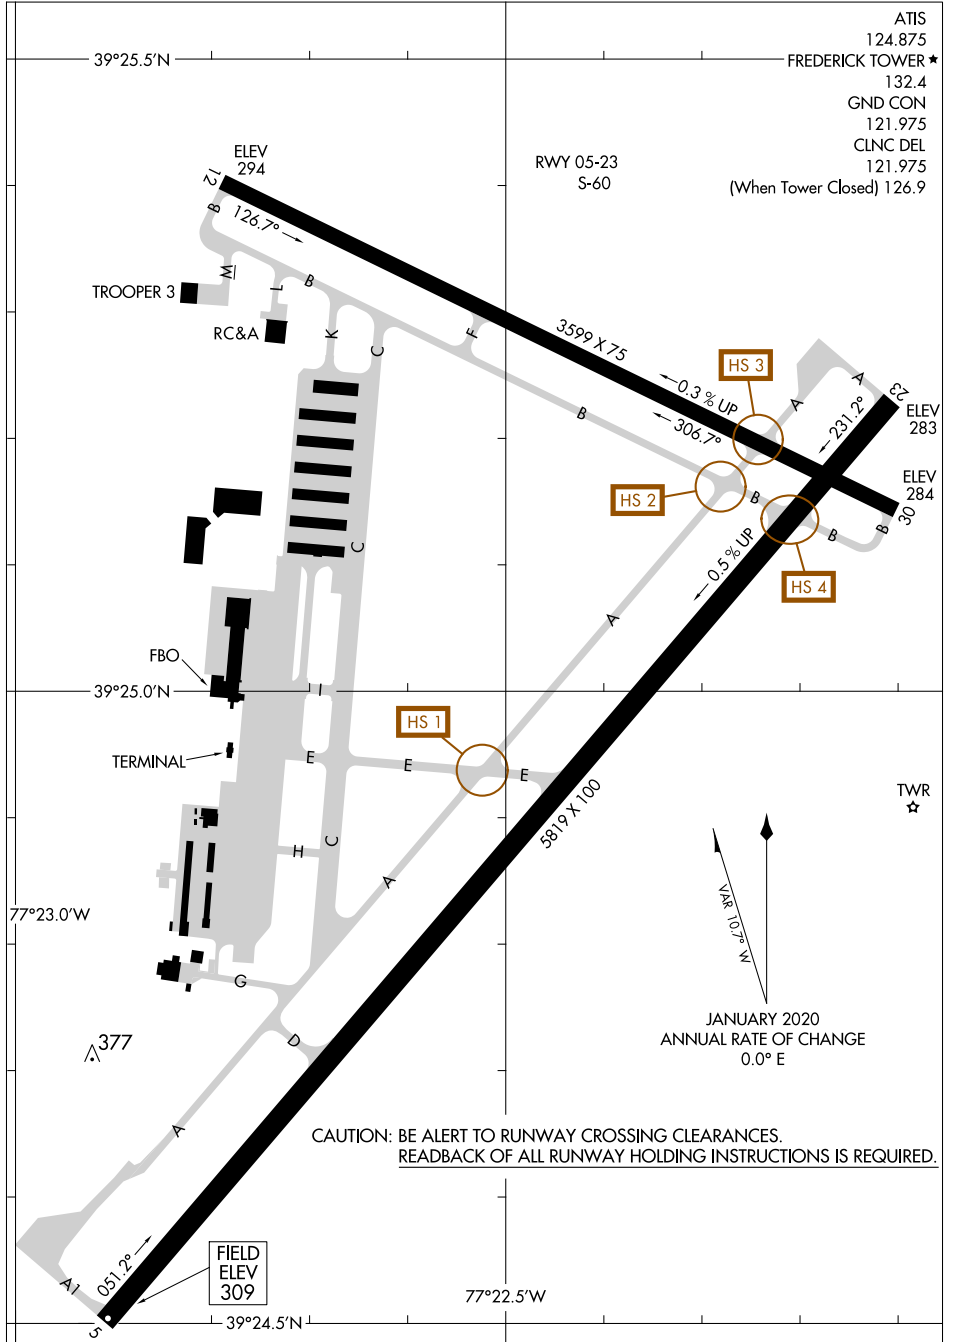

AIRPORT DIAGRAM

AL-5089 (FAA)

FREDERICK MUNI (F'DK)
FREDERICK, MARYLAND

NE-3, 25 MAR 2021 to 22 APR 2021

NE-3, 25 MAR 2021 to 22 APR 2021

CAUTION: BE ALERT TO RUNWAY CROSSING CLEARANCES.
READBACK OF ALL RUNWAY HOLDING INSTRUCTIONS IS REQUIRED.

AIRPORT DIAGRAM

FREDERICK, MARYLAND
FREDERICK MUNI (F'DK)