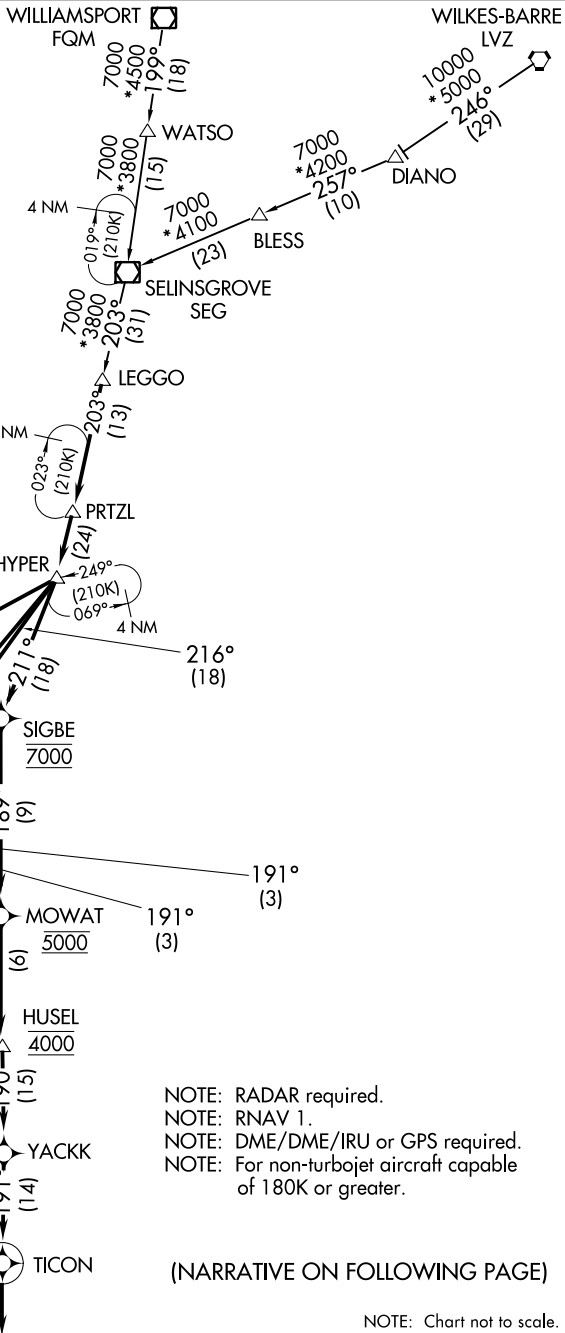

LEGGO SIX ARRIVAL (RNAV)

POTOMAC APP CON
133.0 288.35
D-ATIS
134.85

NOTE: RADAR required.
 NOTE: RNAV 1.
 NOTE: DME/DME/IRU or GPS required.
 NOTE: For non-turbojet aircraft capable of 180K or greater.

(NARRATIVE ON FOLLOWING PAGE)

NOTE: Chart not to scale.

NE-3, 25 MAR 2021 to 22 APR 2021

NE-3, 25 MAR 2021 to 22 APR 2021

LEGGO SIX ARRIVAL (RNAV)