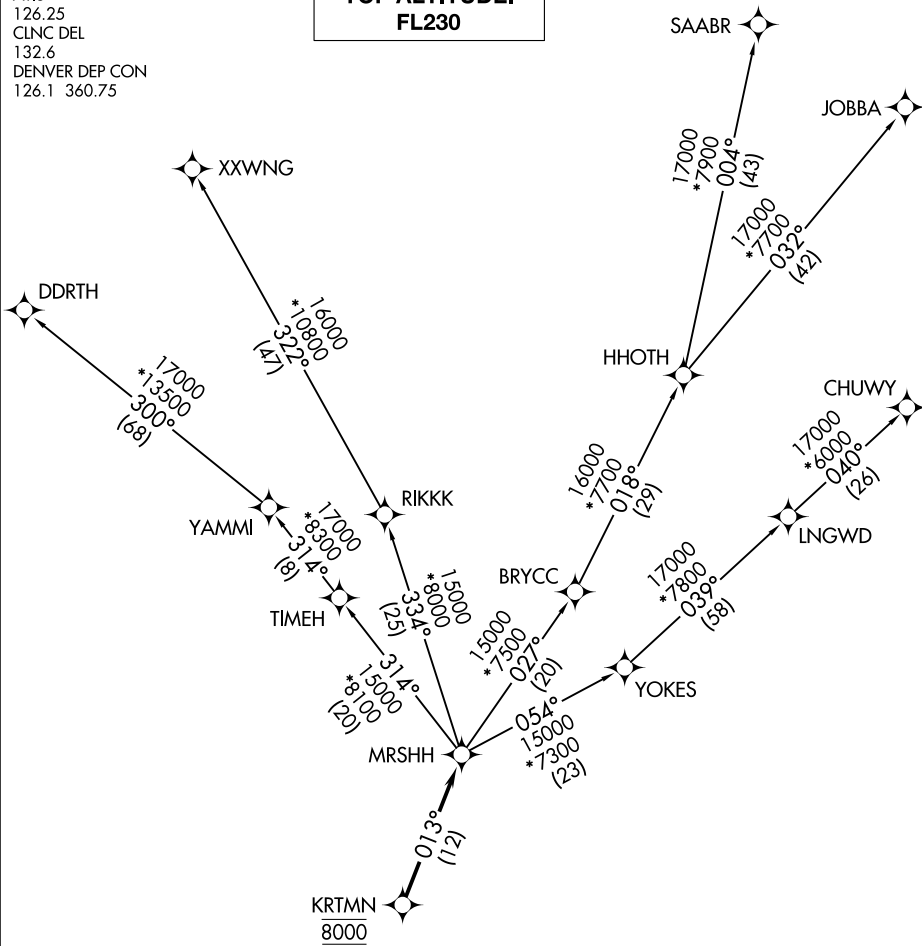

ATIS
126.25
CLNC DEL
132.6
DENVER DEP CON
126.1 360.75

**TOP ALTITUDE:
FL230**

SW-1, 25 MAR 2021 to 22 APR 2021

SW-1, 25 MAR 2021 to 22 APR 2021

TAKEOFF MINIMUMS

Rwys 3, 21: NA.
Rwys 12L/R, 30L/R: Standard.

- NOTE: DME/DME/IRU or GPS required.
- NOTE: RNAV 1.
- NOTE: Turbojets only.
- NOTE: RADAR required.

NOTE: Chart not to scale.

(NARRATIVE ON FOLLOWING PAGE)