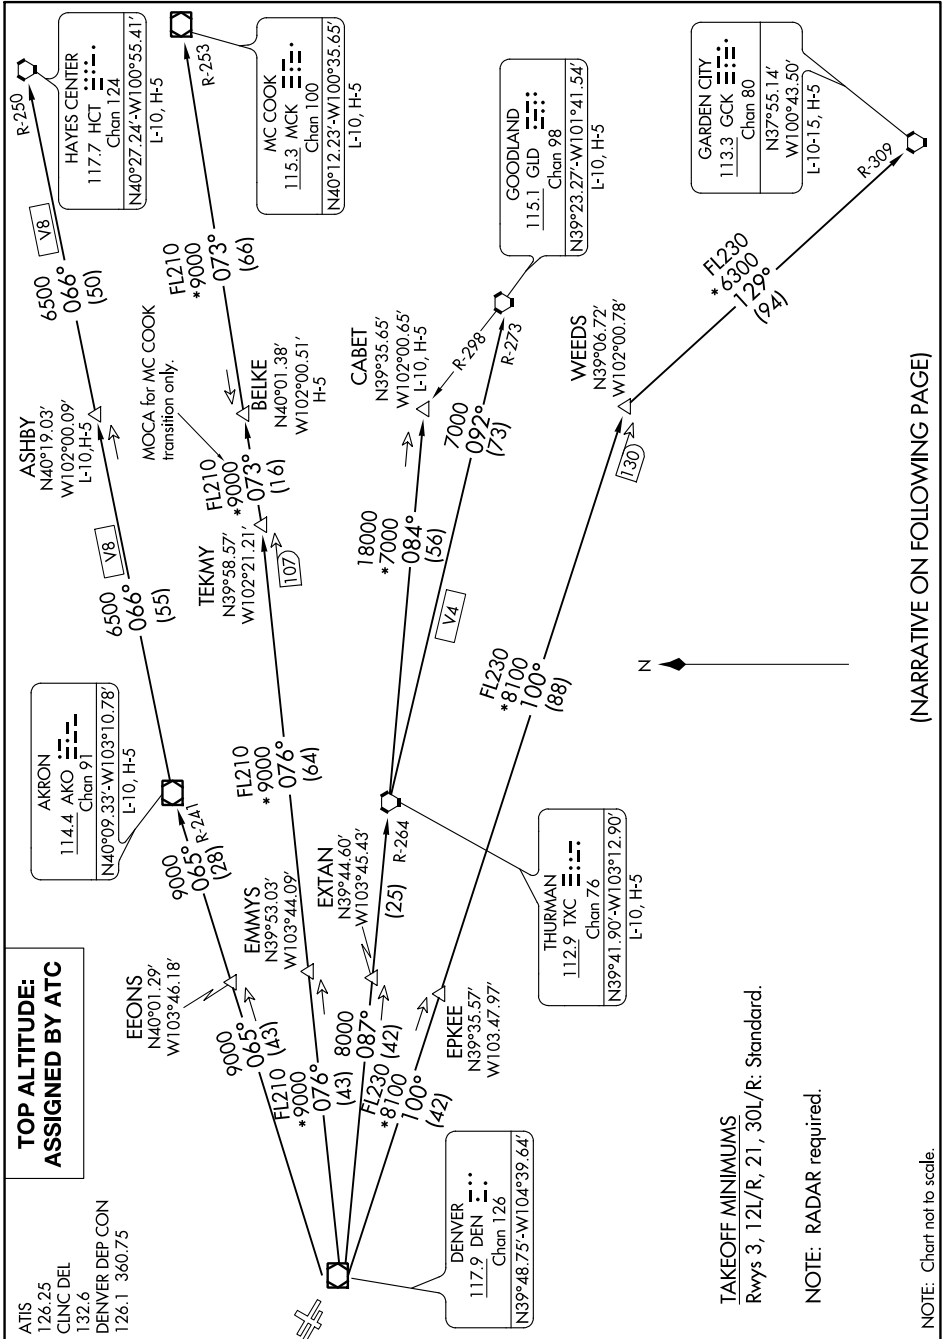

# PLAINS ONE DEPARTURE

SW-1, 25 MAR 2021 to 22 APR 2021

(NARRATIVE ON FOLLOWING PAGE)

SW-1, 25 MAR 2021 to 22 APR 2021

# PLAINS ONE DEPARTURE