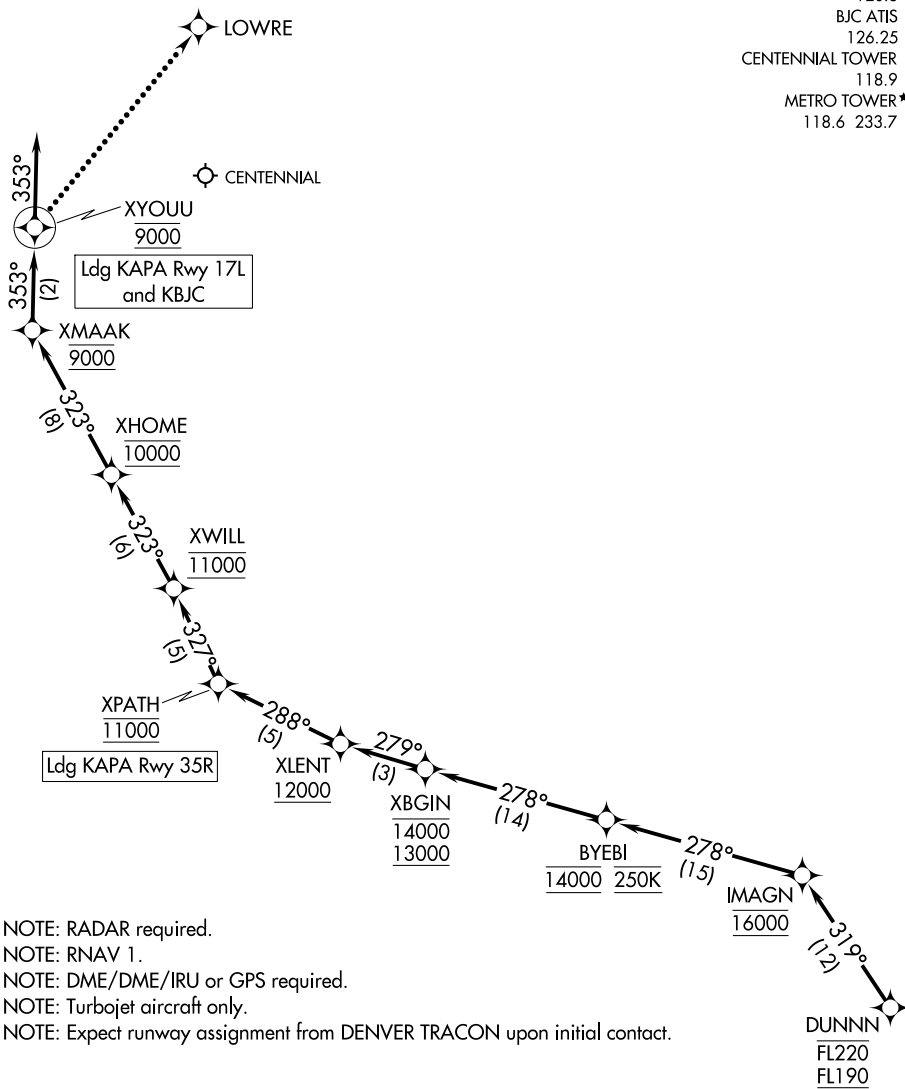

DUNNN THREE ARRIVAL (RNAV) Arrival Routes

DENVER, COLORADO

ROCKY MOUNTAIN METROPOLITAN

- DENVER CENTER 133.4 377.175
- DENVER APP CON 128.45 251.075
- SPRINGS APP CON 124.0 257.875
- APA ATIS 120.3
- BJC ATIS 126.25
- CENTENNIAL TOWER 118.9
- METRO TOWER★ 118.6 233.7

SW-1, 25 MAR 2021 to 22 APR 2021

SW-1, 25 MAR 2021 to 22 APR 2021

NOTE: RADAR required.

NOTE: RNAV 1.

NOTE: DME/DME/IRU or GPS required.

NOTE: Turbojet aircraft only.

NOTE: Expect runway assignment from DENVER TRACON upon initial contact.

NOTE: Chart not to scale.

(NARRATIVE ON FOLLOWING PAGE)