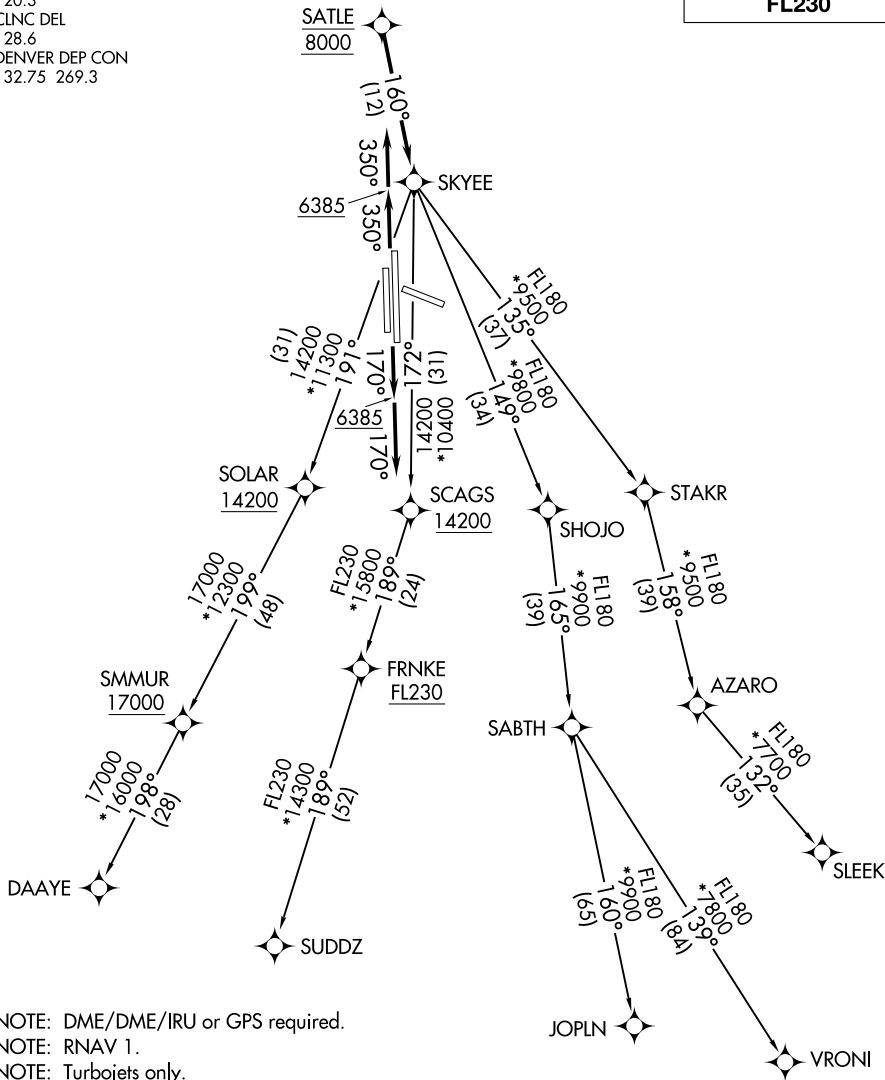

SKYEE ONE DEPARTURE (RNAV)

AL-5715 (FAA)

CENTENNIAL (APA)
DENVER, COLORADO

ATIS
120.3
CLNC DEL
128.6
DENVER DEP CON
132.75 269.3

**TOP ALTITUDE:
FL230**

SW-1, 25 MAR 2021 to 22 APR 2021

SW-1, 25 MAR 2021 to 22 APR 2021

- NOTE: DME/DME/IRU or GPS required.
- NOTE: RNAV 1.
- NOTE: Turbojets only.
- NOTE: RADAR required.

TAKEOFF MINIMUMS

- Rwys 10, 28: NA.
- Rwy 17L: Standard with minimum climb of 255' per NM to 8000.
- Rwy 17R: Standard with minimum climb of 370' per NM to 8000.
- Rwys 35L/R: Standard.

(NARRATIVE ON FOLLOWING PAGE)

NOTE: Chart not to scale.

SKYEE ONE DEPARTURE (RNAV)