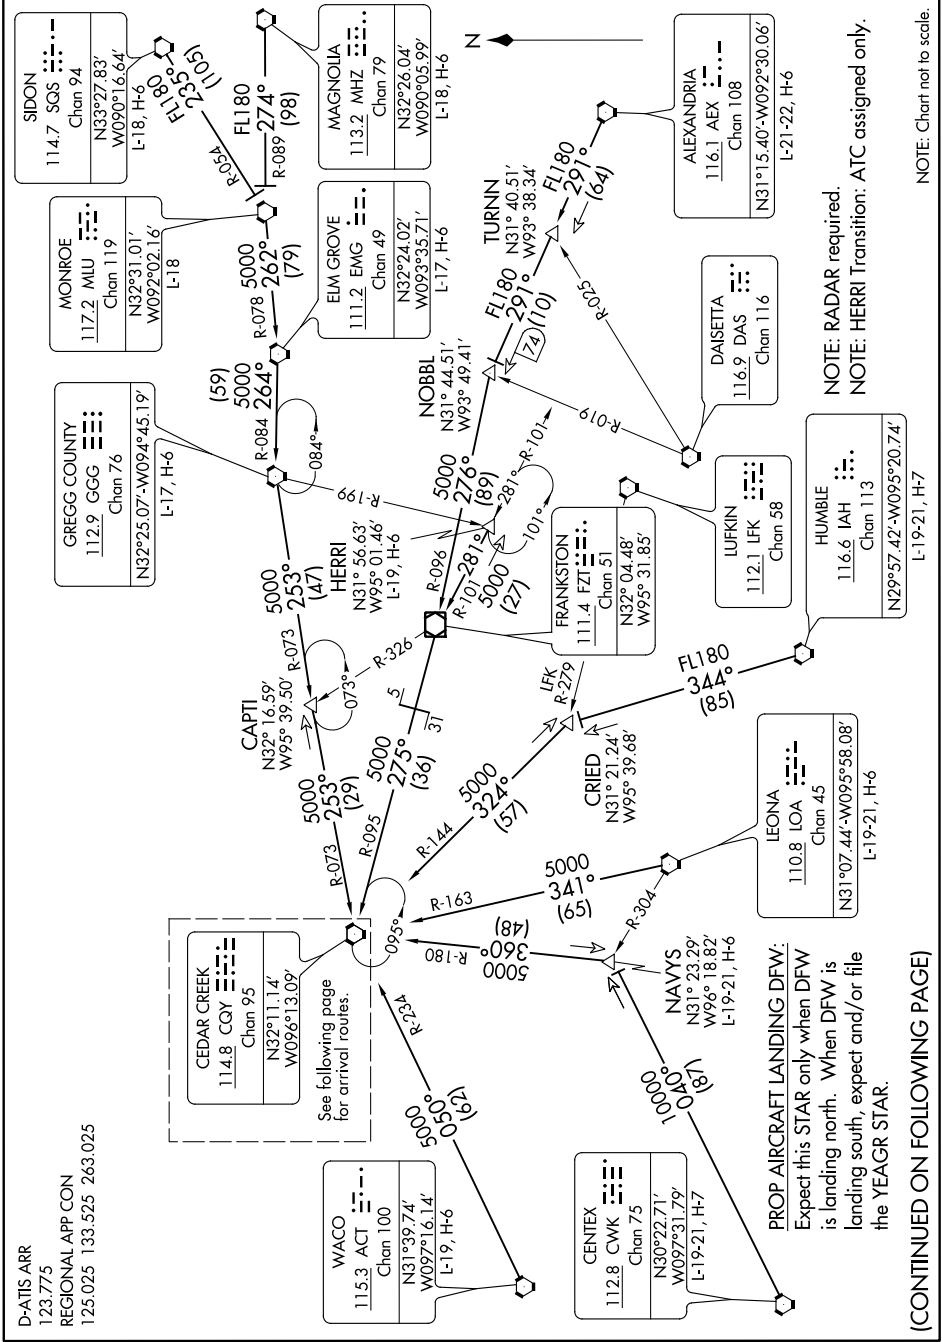

CEDAR CREEK ONE ARRIVAL Transition Routes

SC-2, 25 MAR 2021 to 22 APR 2021

SC-2, 25 MAR 2021 to 22 APR 2021

CEDAR CREEK ONE ARRIVAL Transition Routes

(CONTINUED ON FOLLOWING PAGE)