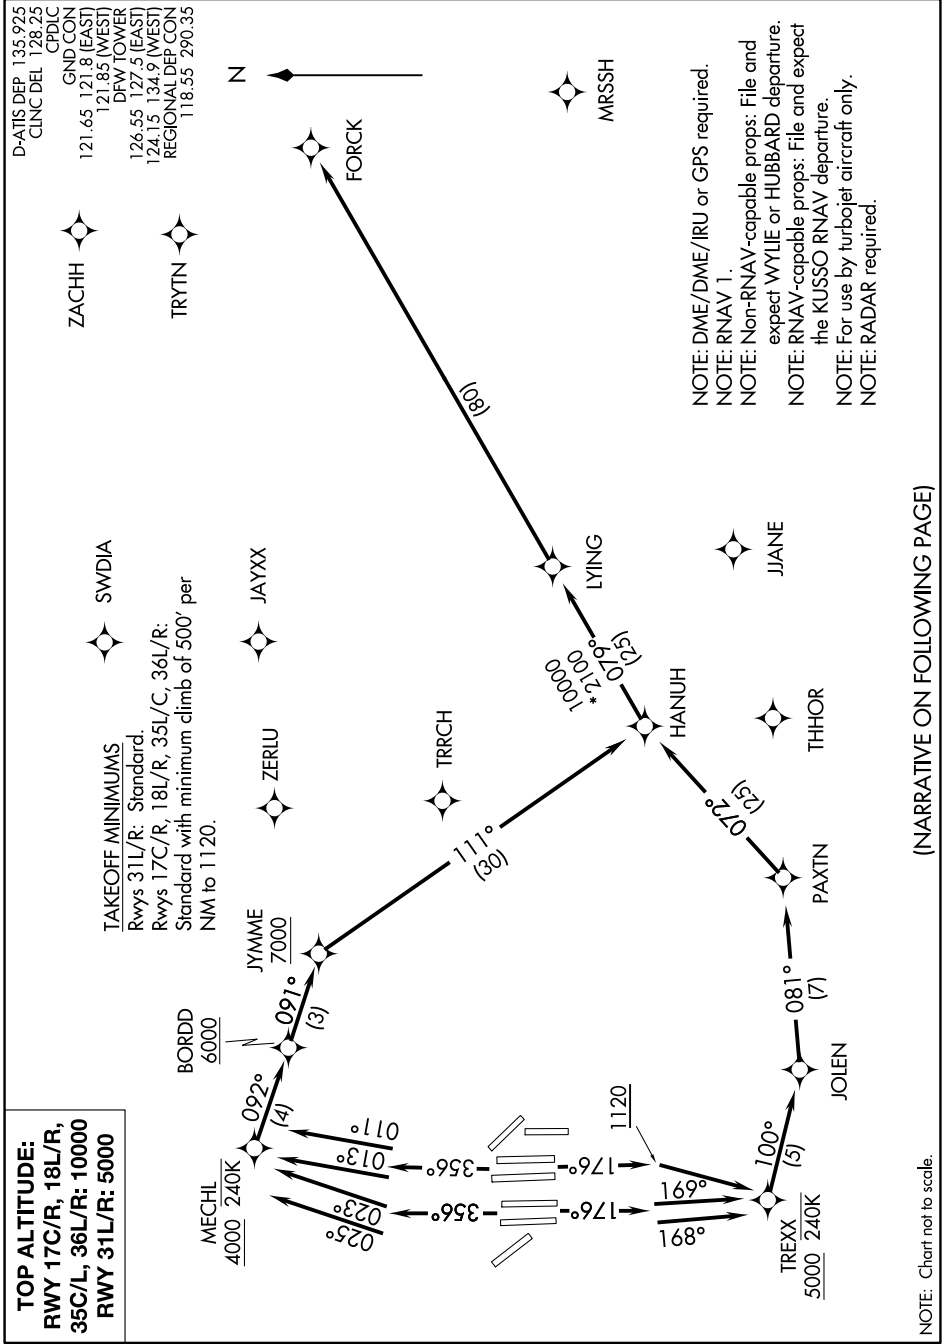

FORCK TWO DEPARTURE (RNAV)

SC-2, 25 MAR 2021 to 22 APR 2021

(NARRATIVE ON FOLLOWING PAGE)

NOTE: Chart not to scale.

SC-2, 25 MAR 2021 to 22 APR 2021

FORCK TWO DEPARTURE (RNAV)