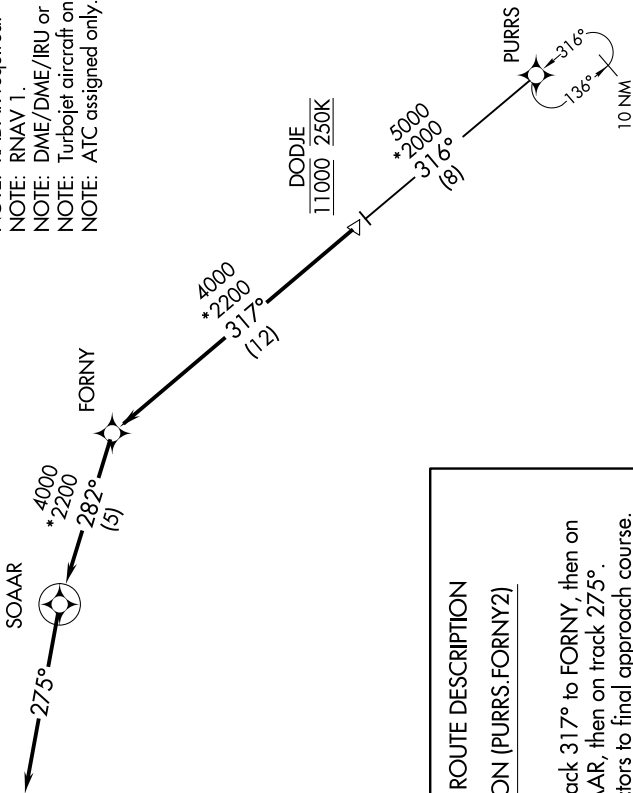

FORNY TWO ARRIVAL (RNAV)

D-ATIS ARR
123.775
REGIONAL APP CON
125.025 263.025

NOTE: RADAR required.
NOTE: RNAV 1.
NOTE: DME/DME/IRU or GPS required.
NOTE: Turbojet aircraft only.
NOTE: ATC assigned only.

NOTE: Chart not to scale.

SC-2, 25 MAR 2021 to 22 APR 2021

SC-2, 25 MAR 2021 to 22 APR 2021

ARRIVAL ROUTE DESCRIPTION PURRS TRANSITION (PURRS.FORNY2)

From DODJE on track 317° to FORNY, then on track 282° to SOAAR, then on track 275°. Expect RADAR vectors to final approach course.

FORNY TWO ARRIVAL (RNAV)