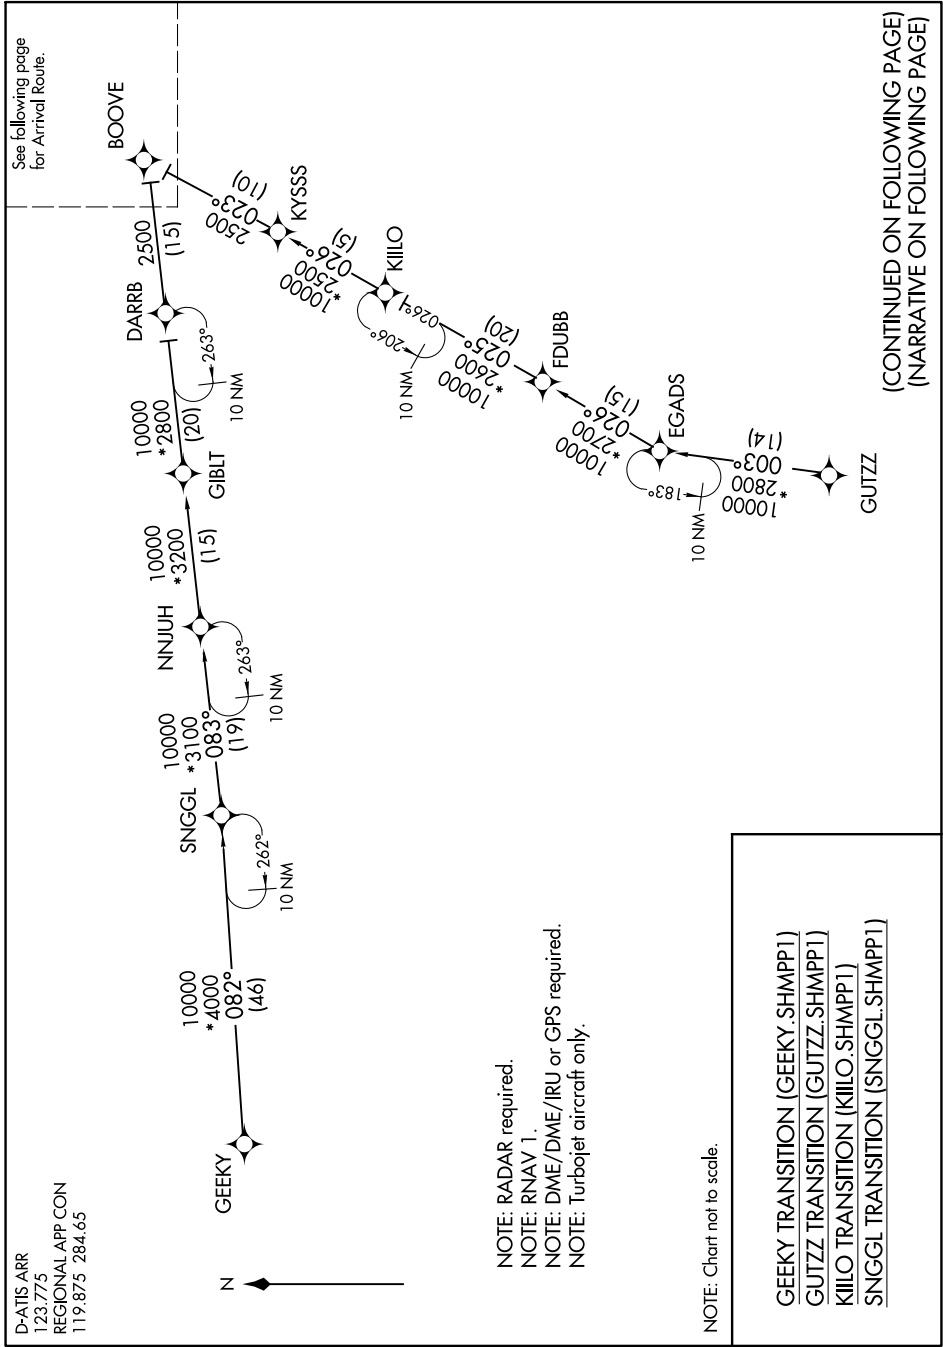

SHMPP ONE ARRIVAL (RNAV) Transition Routes

SC-2, 25 MAR 2021 to 22 APR 2021

SHMPP ONE ARRIVAL (RNAV) Transition Routes

SC-2, 25 MAR 2021 to 22 APR 2021