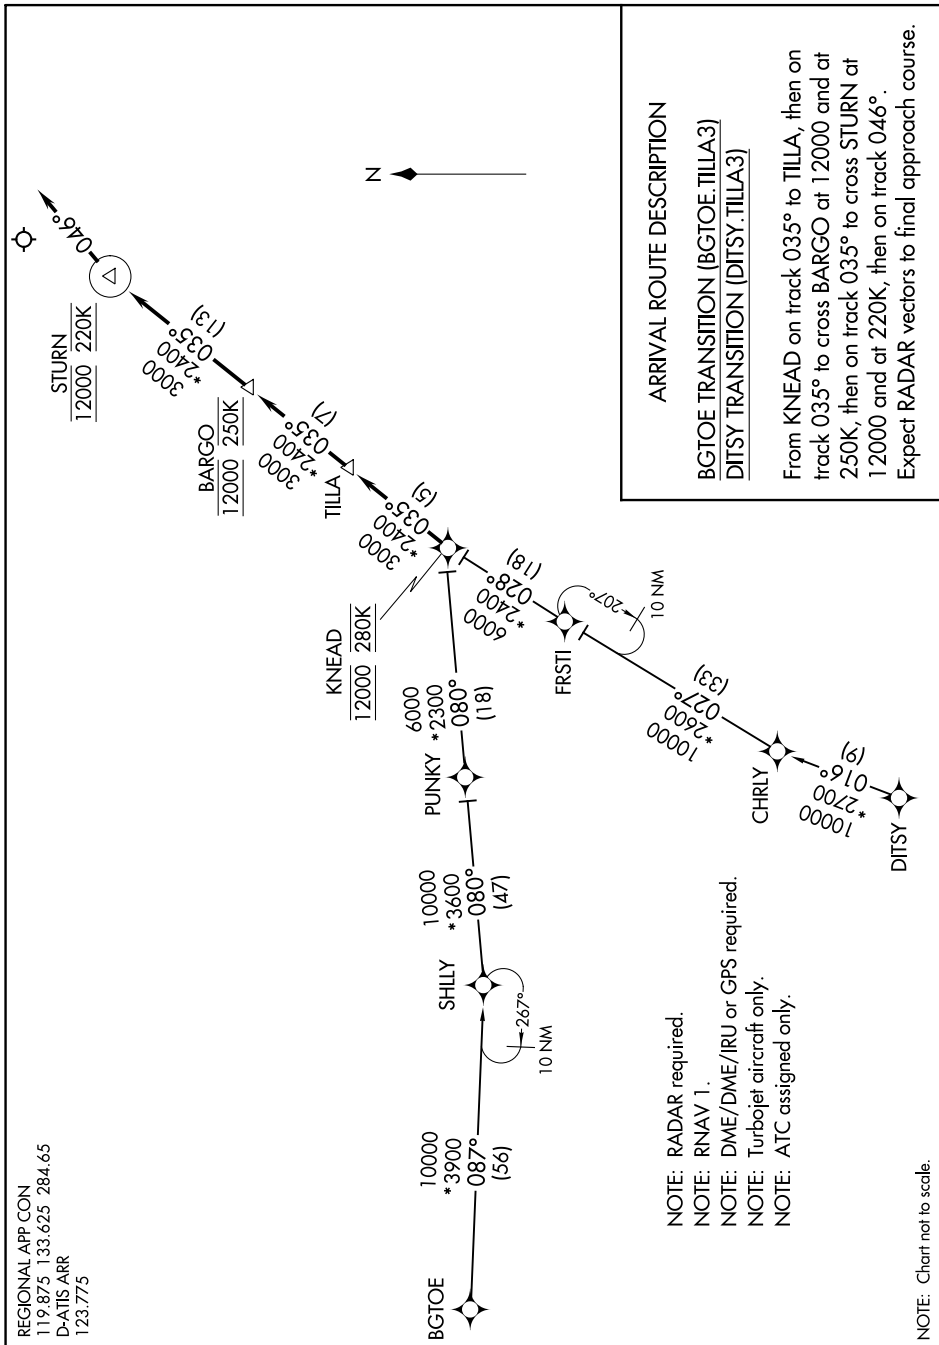

TILLA THREE ARRIVAL (RNAV)

SC-2, 25 MAR 2021 to 22 APR 2021

REGIONAL APP CON
119.875 133.625 284.65
D-ATIS ARR
123.775

TILLA THREE ARRIVAL (RNAV)

(KNEAD.TILLA3) 31MAR16

ARRIVAL ROUTE DESCRIPTION

BGTOE TRANSITION (BGTOE.TILLA3)
DITSY TRANSITION (DITSY.TILLA3)

From KNEAD on track 035° to TILLA, then on track 035° to cross BARGO at 12000 and at 250K, then on track 035° to cross STURN at 12000 and at 220K, then on track 046°. Expect RADAR vectors to final approach course.

- NOTE: RADAR required.
- NOTE: RNAV 1.
- NOTE: DME/DME/IRU or GPS required.
- NOTE: Turbojet aircraft only.
- NOTE: ATC assigned only.

NOTE: Chart not to scale.

SC-2, 25 MAR 2021 to 22 APR 2021