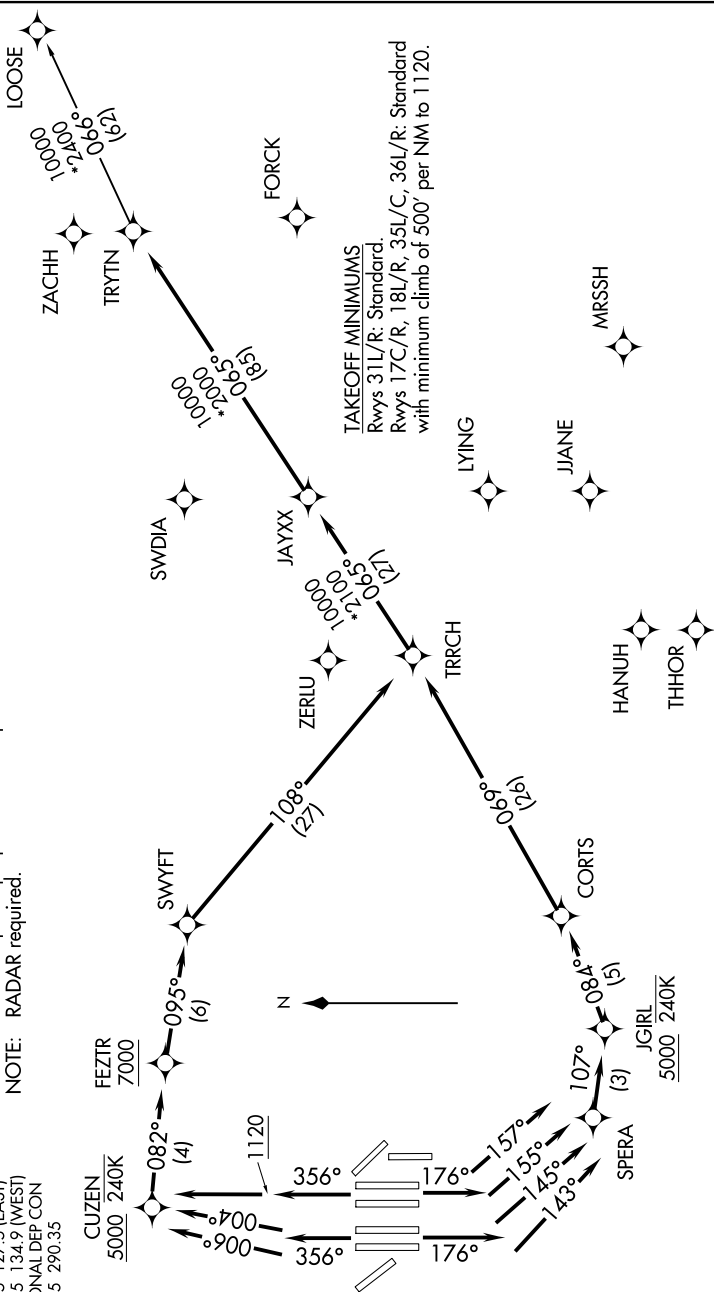

TRYTN THREE DEPARTURE (RNAV)

TOP ALTITUDE:
RWYS 31L/31R: 5000
**RWYS 17C/17R/18L/18R/
 35L/35C/36L/36R: 10000**

- NOTE: DME/DME/IRU or GPS required.
- NOTE: RNAV 1.
- NOTE: For use by turbojet aircraft only.
- NOTE: Non-RNAV capable props: File and expect WYLIE or HUBBARD DEPARTURE.
- NOTE: RNAV capable props: File and expect the KUSSO RNAV SID.
- NOTE: RADAR required.

SC-2, 25 MAR 2021 to 22 APR 2021

- D-ATIS DEP 135.925
- CINC DEL 128.25
- CPDLC GND CON
- 121.65 121.8 (EAST)
- 121.85 (WEST)
- DFW TOWER 126.55 127.5 (EAST)
- 124.15 134.9 (WEST)
- REGIONAL DEP CON 118.55 290.35

(NARRATIVE ON FOLLOWING PAGE)

SC-2, 25 MAR 2021 to 22 APR 2021

TRYTN THREE DEPARTURE (RNAV)

(TRYTN3.TRYTN) 29MAR18

NOTE: Chart not to scale.