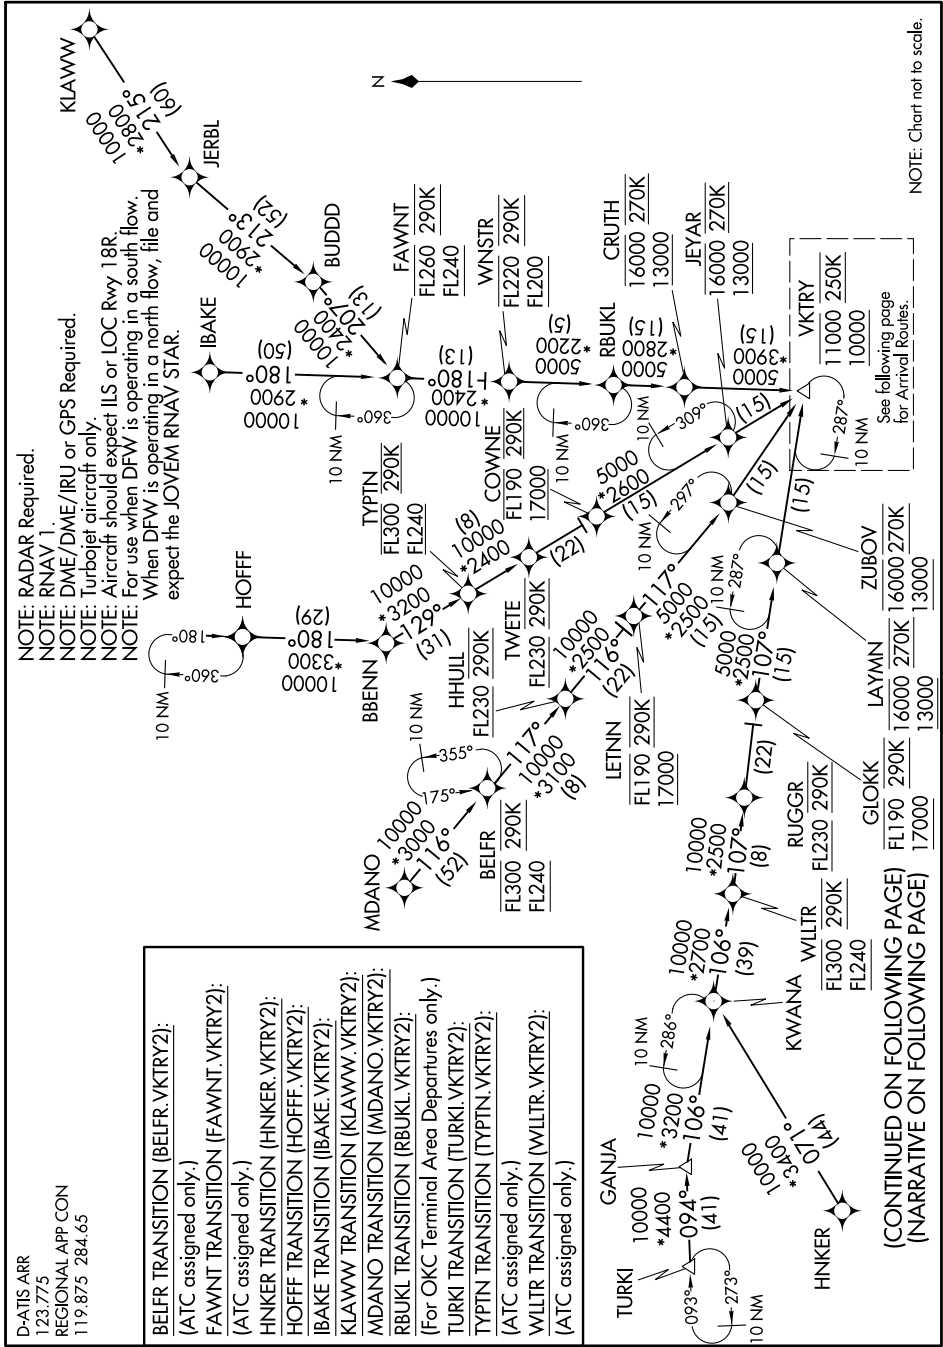

# VKTRY TWO ARRIVAL (RNAV) Transition Routes

SC-2, 25 MAR 2021 to 22 APR 2021

NOTE: Chart not to scale.

SC-2, 25 MAR 2021 to 22 APR 2021