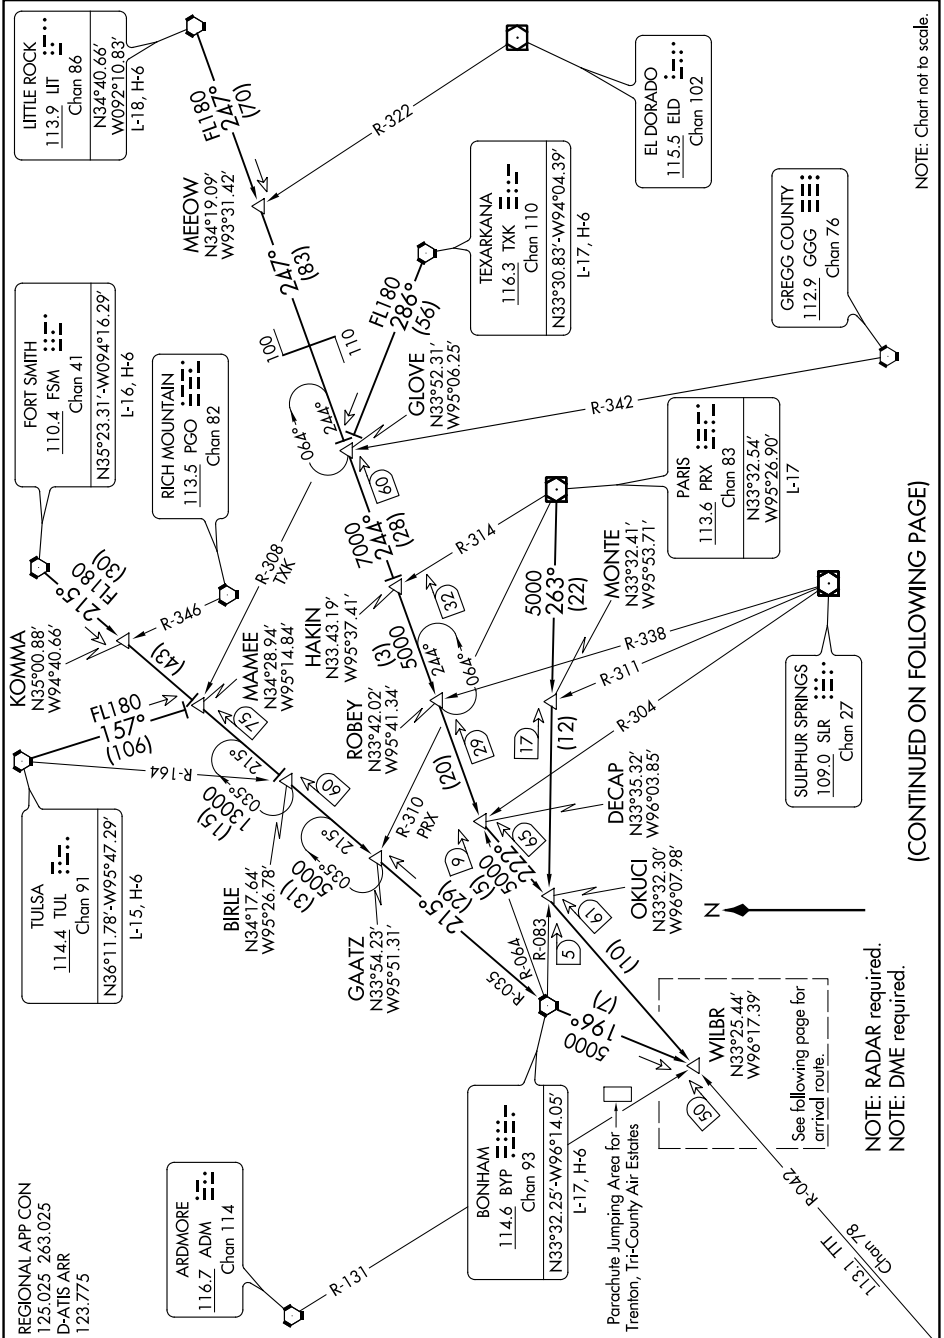

# WILBR SIX ARRIVAL

## Transition Routes

SC-2, 25 MAR 2021 to 22 APR 2021

## Transition Routes

DALLAS-FORT WORTH, TEXAS