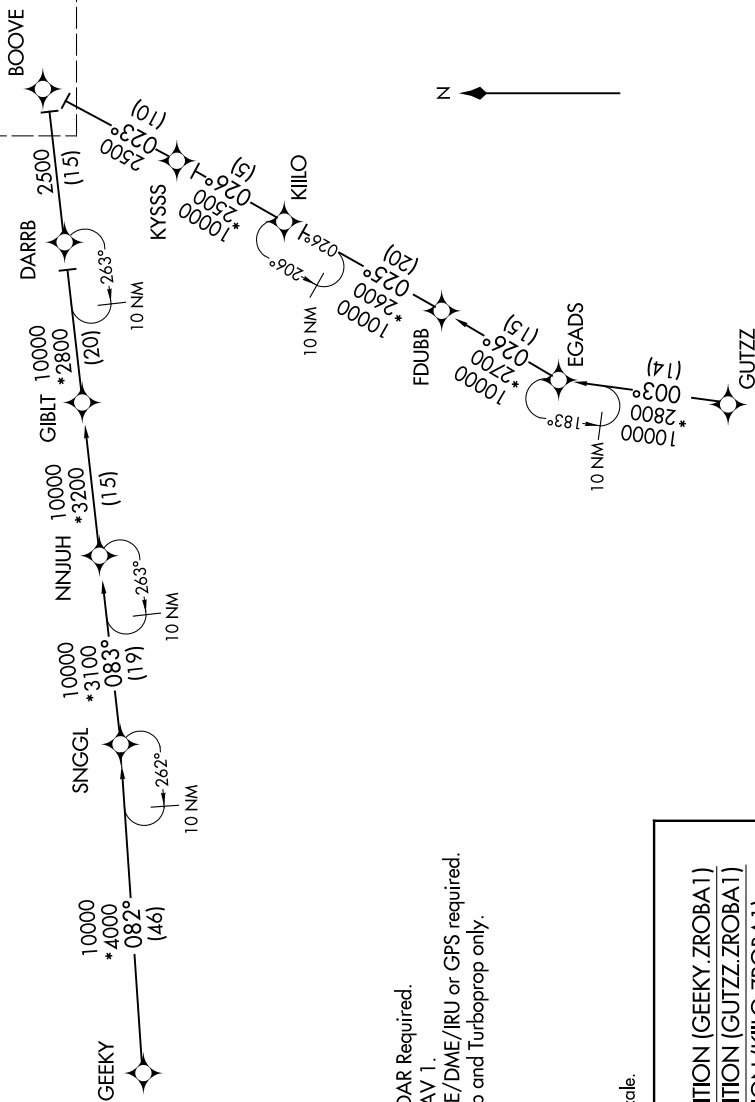

ZROBA ONE ARRIVAL (RNAV) Transition Routes

SC-2, 25 MAR 2021 to 22 APR 2021

D-ATIS ARR
123.775
REGIONAL APP CON
119.875 284.65

ZROBA ONE ARRIVAL (RNAV) Transition Routes

- NOTE: RADAR Required.
- NOTE: RNAV 1.
- NOTE: DME/DME/IRU or GPS required.
- NOTE: Prop and Turboprop only.

NOTE: Chart not to scale.

GEEKY TRANSITION (GEEKY.ZROBA1)
 GUTZZ TRANSITION (GUTZZ.ZROBA1)
 KILLO TRANSITION (KILLO.ZROBA1)
 SNGGL TRANSITION (SNGGL.ZROBA1)

(CONTINUED ON FOLLOWING PAGE)
(NARRATIVE ON FOLLOWING PAGE)

SC-2, 25 MAR 2021 to 22 APR 2021

See following page
for Arrival Route.