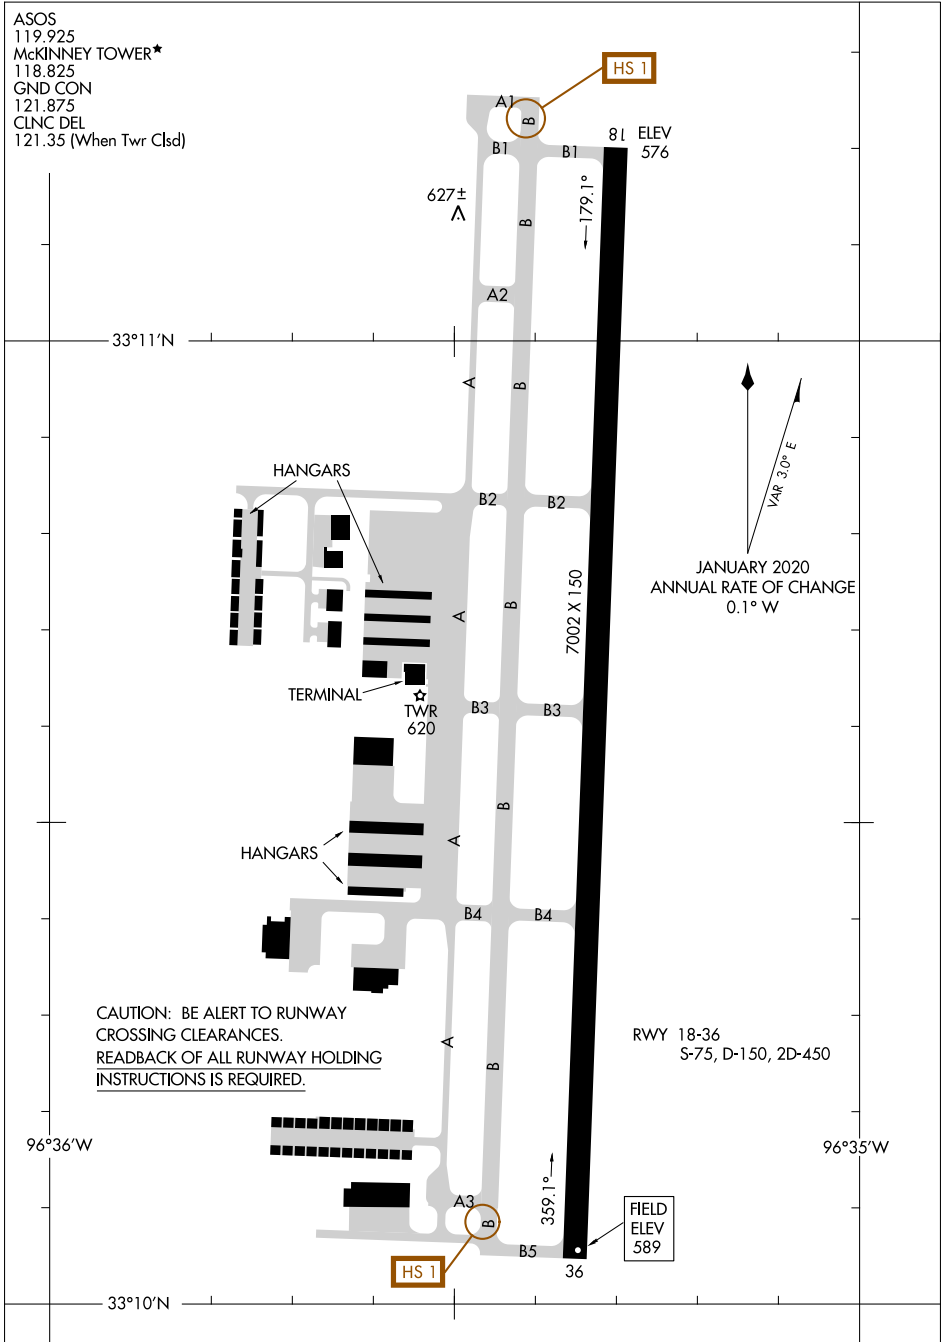

AIRPORT DIAGRAM

AL-6644 (FAA)

MCKINNEY NATIONAL (TKI)
DALLAS, TEXAS

ASOS
119.925
McKINNEY TOWER*
118.825
GND CON
121.875
CLNC DEL
121.35 (When Twr Clsd)

SC-2, 25 MAR 2021 to 22 APR 2021

SC-2, 25 MAR 2021 to 22 APR 2021

CAUTION: BE ALERT TO RUNWAY
CROSSING CLEARANCES.
READBACK OF ALL RUNWAY HOLDING
INSTRUCTIONS IS REQUIRED.

RWY 18-36
S-75, D-150, 2D-450

AIRPORT DIAGRAM

DALLAS, TEXAS
MCKINNEY NATIONAL (TKI)