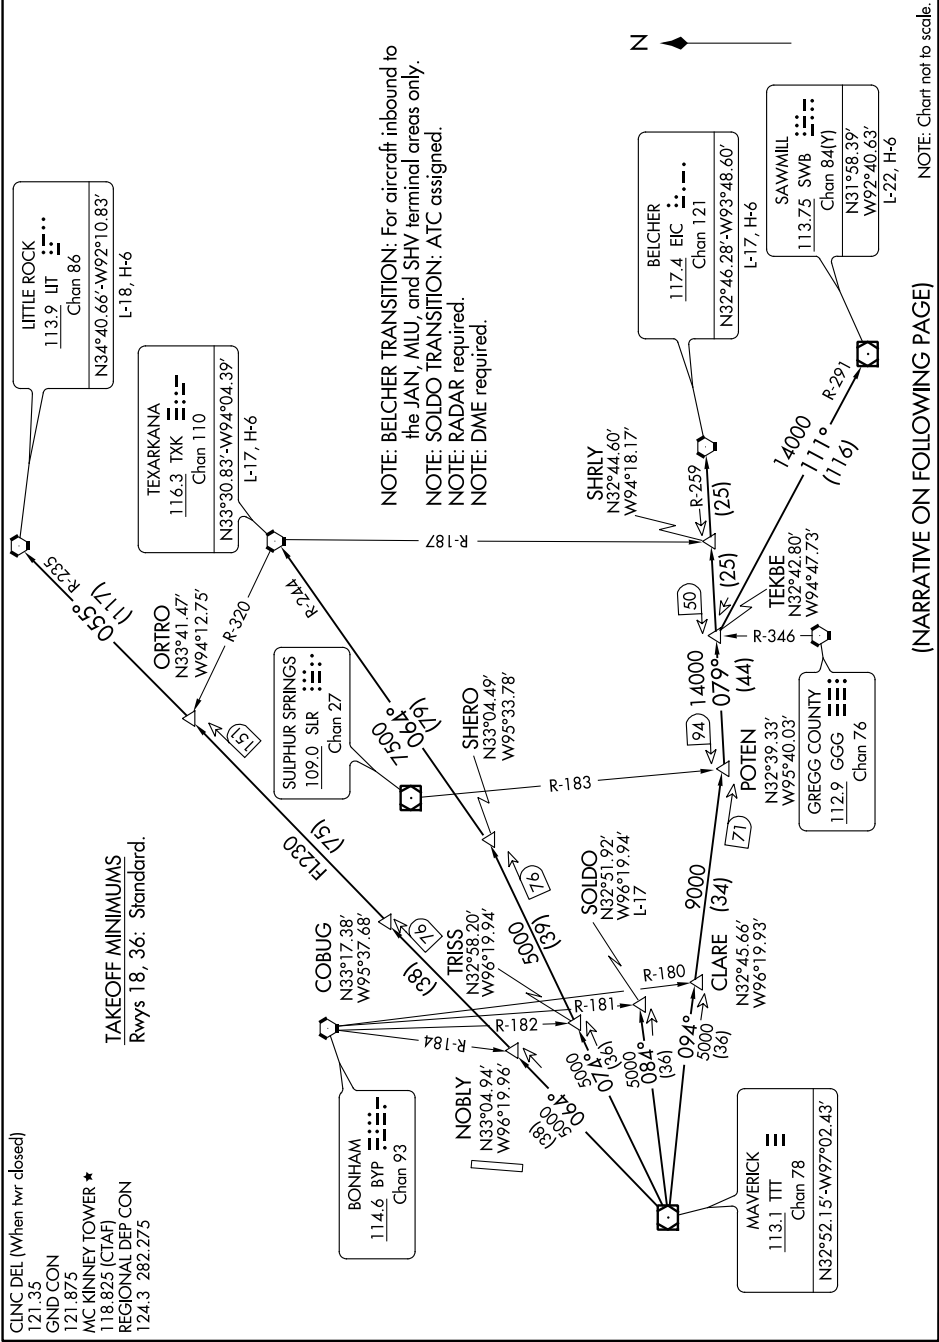

DALLAS SEVEN DEPARTURE

AL-6644 (FAA)

DALLAS, TEXAS

SC-2, 25 MAR 2021 to 22 APR 2021

TAKEOFF MINIMUMS
Rwys 18, 36: Standard.

CINC DEL (When twr closed)
121.35
GND CON
121.875
MC KINNEY TOWER *
118.825 (CTAF)
REGIONAL DEP CON
124.3 282.275

(NARRATIVE ON FOLLOWING PAGE)

NOTE: Chart not to scale

SC-2, 25 MAR 2021 to 22 APR 2021

DALLAS SEVEN DEPARTURE

DALLAS, TEXAS

MCKINNEY NATIONAL (TKI)