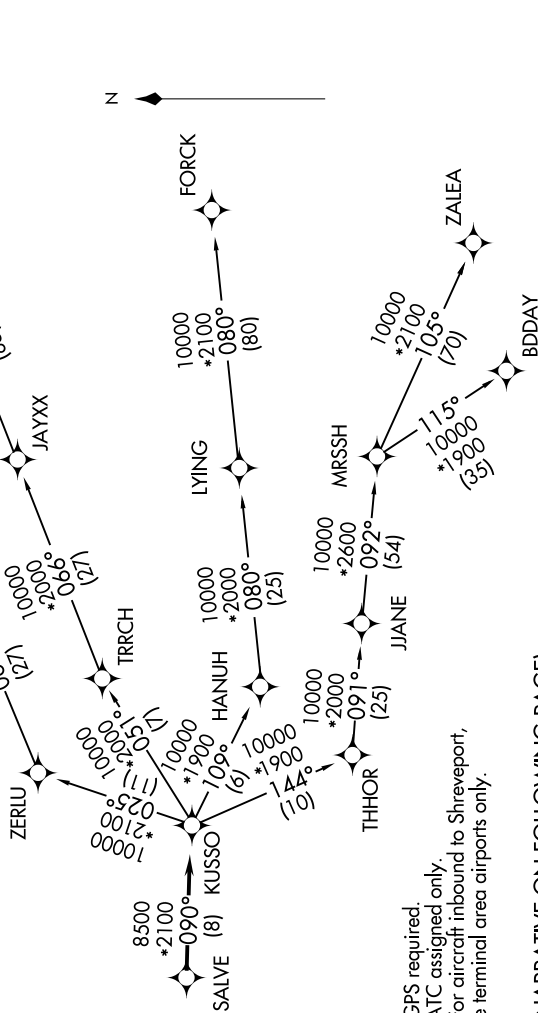

KUSSO SEVEN DEPARTURE (RNAV)

SC-2, 25 MAR 2021 to 22 APR 2021

**TOP ALTITUDE:
ASSIGNED BY ATC**

CINC DEL (when hvr closed)
121.35
GND CON
121.875
MC KINNEY TOWER *
118.825 (CTAF)
REGIONAL DEP CON
124.3 282.275

TAKEOFF MINIMUMS
Rwys 18, 36 : Standard.

NOTE: RADAR required.
 NOTE: RNAV 1.
 NOTE: DME/DME/IRU or GPS required.
 NOTE: BDDAY transition: ATC assigned only.
 NOTE: MRSSH transition: For aircraft inbound to Shreveport, Jackson and Monroe terminal area airports only.

(NARRATIVE ON FOLLOWING PAGE)

NOTE: Chart not to scale.

SC-2, 25 MAR 2021 to 22 APR 2021

KUSSO SEVEN DEPARTURE (RNAV)