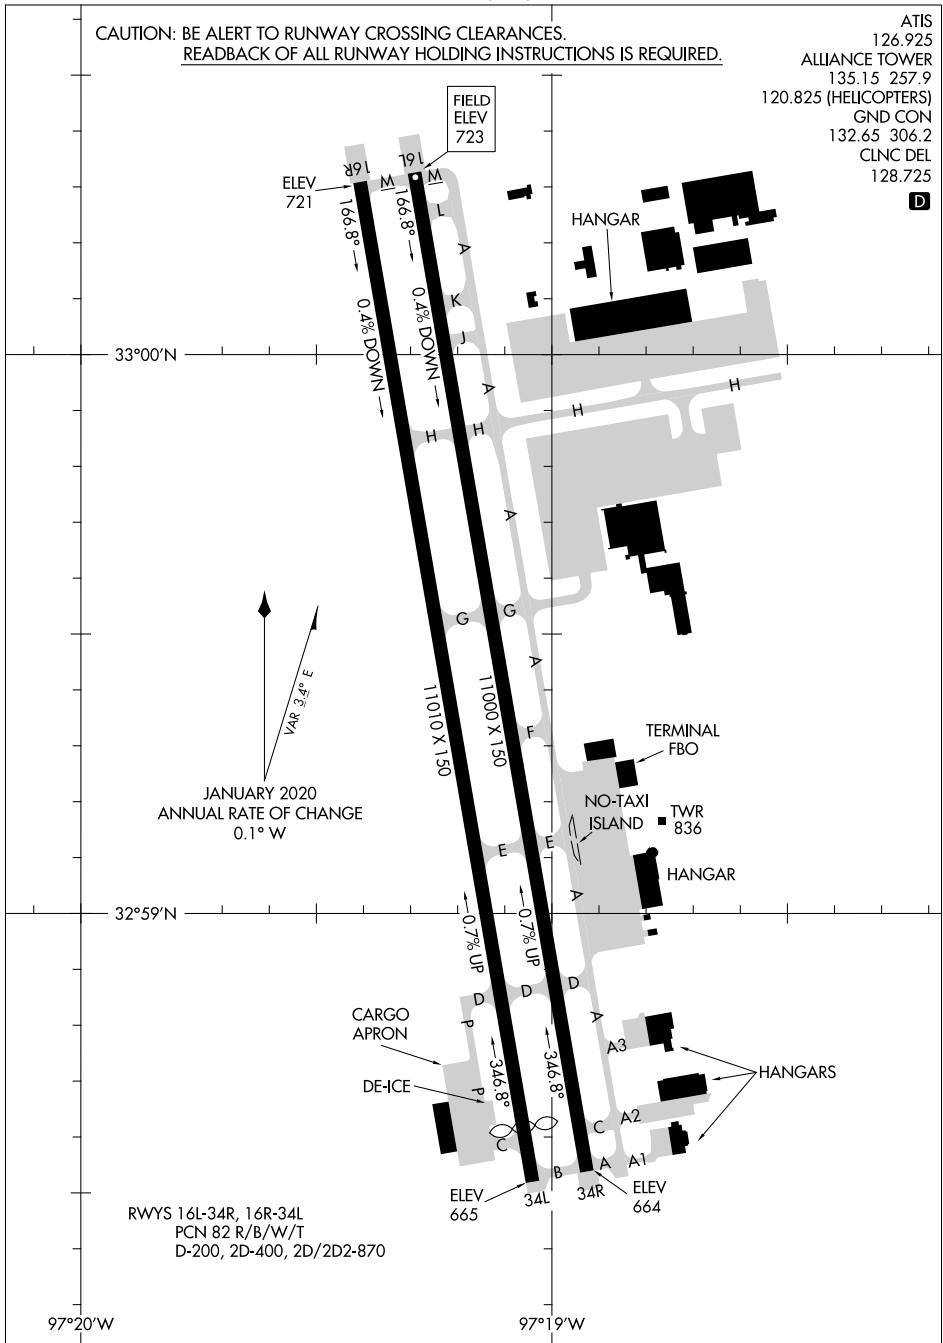

AIRPORT DIAGRAM

AL-6918 (FAA)

FORT WORTH ALLIANCE (A.F.W)
FORT WORTH, TEXAS

CAUTION: BE ALERT TO RUNWAY CROSSING CLEARANCES.
READBACK OF ALL RUNWAY HOLDING INSTRUCTIONS IS REQUIRED.

ATIS 126.925
ALLIANCE TOWER 135.15 257.9
120.825 (HELICOPTERS)
GND CON 132.65 306.2
CLNC DEL 128.725

SC-2, 25 MAR 2021 to 22 APR 2021

SC-2, 25 MAR 2021 to 22 APR 2021