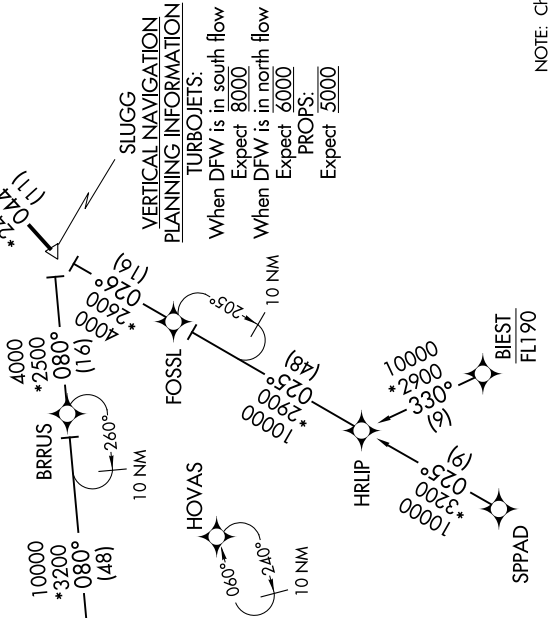

LIKES THREE ARRIVAL (RNAV)

FORT WORTH, TEXAS

SC-2, 25 MAR 2021 to 22 APR 2021

NOTE: RADAR required.
 NOTE: RNAV 1.
 NOTE: DME/DME/IRU or GPS required.

REGIONAL APP CON
 135.975 125.8 257.95
 AFW ATIS
 126.925
 FTW ATIS
 120.7
 NFW ATIS ★
 351.675

VERTICAL NAVIGATION PLANNING INFORMATION
TURBOJET:
 When DFW is in south flow
 Expect 8000
 When DFW is in north flow
 Expect 6000
PROPS:
 Expect 5000

ARRIVAL ROUTE DESCRIPTION
BIEST TRANSITION (BIEST.LIKES3)
FOSSL TRANSITION (FOSSL.LIKES3): (For ACT and GRK terminal area departures only.)
GEEKY TRANSITION (GEEKY.LIKES3)
LYMPY TRANSITION (LYMPY.LIKES3): (For ABI terminal area departures only.)
SPPAD TRANSITION (SPPAD.LIKES3)

From SLUGG on track 044° to LIKES, then on track 044°. Expect RADAR vectors to final approach course.

NOTE: Chart not to scale.

SC-2, 25 MAR 2021 to 22 APR 2021

LIKES THREE ARRIVAL (RNAV)

FORT WORTH, TEXAS