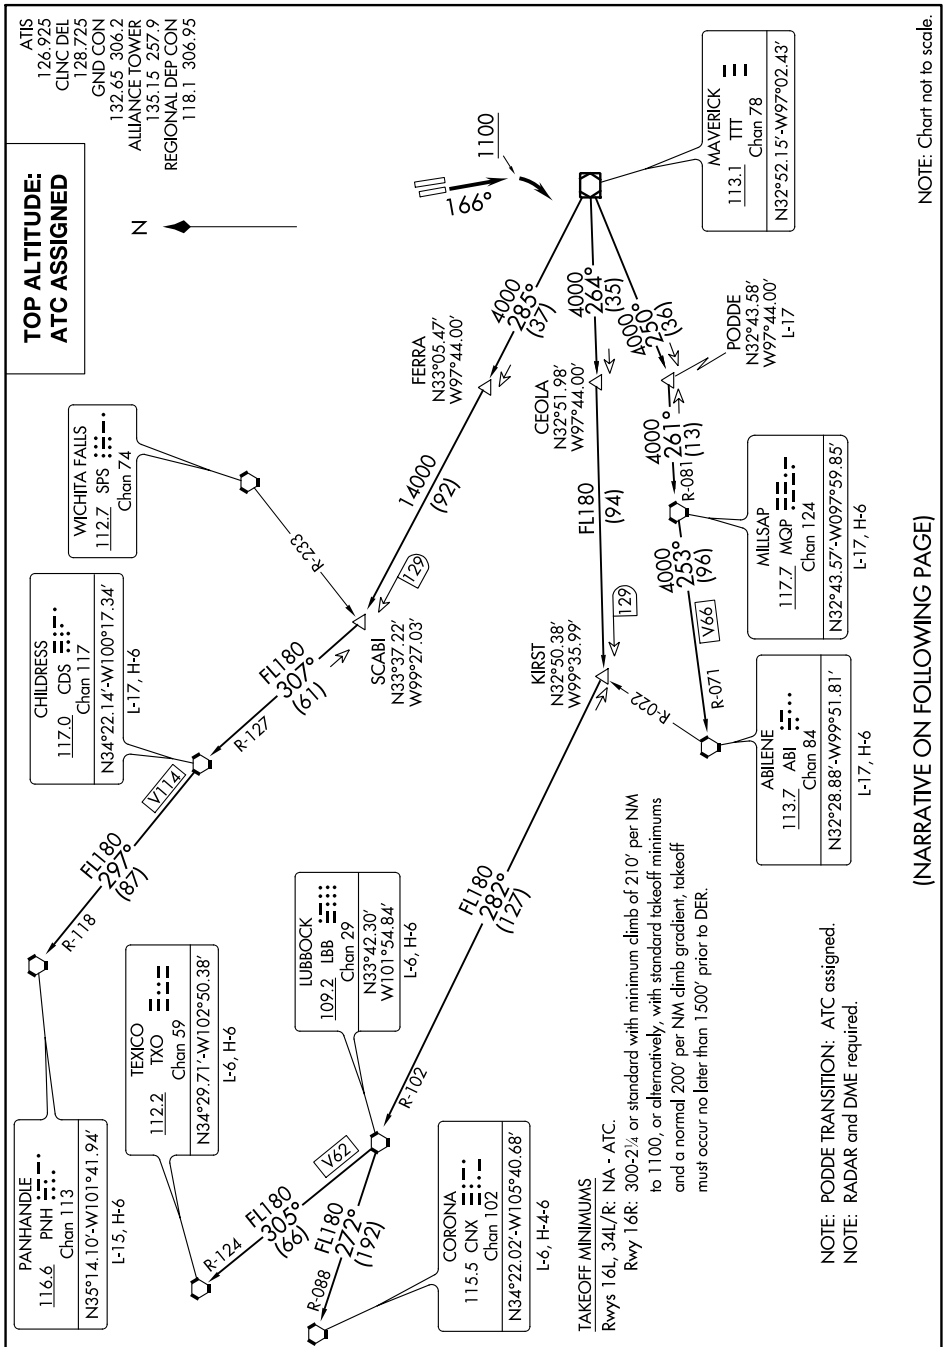

WORTH FIVE DEPARTURE

SC-2, 25 MAR 2021 to 22 APR 2021

NOTE: Chart not to scale.

(NARRATIVE ON FOLLOWING PAGE)

SC-2, 25 MAR 2021 to 22 APR 2021

WORTH FIVE DEPARTURE

NOTE: PODDE TRANSITION: ATC assigned.
NOTE: RADAR and DME required.