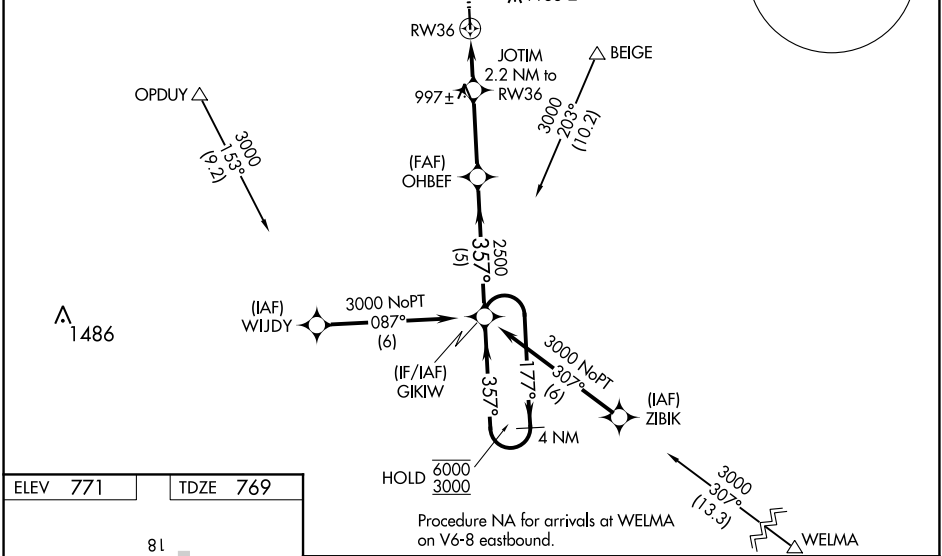

WAAS CH 56426 W36A	APP CRS 357°	Rwy Idg TDZE 769 Apt Elev 771	4001
--	------------------------	---	-------------

RNAV (GPS) RWY 36

BELLE PLAINE MUNI (T'ZT')

RNP APCH.
 ▼ NA Rwy 36 helicopter visibility reduction below 3/4 SM NA.
 Baro-VNAV NA. Use Vinton altimeter setting

MISSED APPROACH:
 Climb to 3000 direct VOBRE and hold.

CEDAR RAPIDS APP CON*
119.7 266.8

CTAF
122.9

ELEV 771	TDZE 769
-----------------	-----------------

CATEGORY	A	B	C	D
LPV DA	1104-1	335 (400-1)		NA
LNAV/VNAV DA	1083-1	314 (400-1)		NA
LNAV MDA	1380-1	611 (700-1)		NA
C CIRCLING	1420-1 649 (700-1)	1520-1 749 (800-1)		NA

NC-3, 25 MAR 2021 to 22 APR 2021

NC-3, 25 MAR 2021 to 22 APR 2021